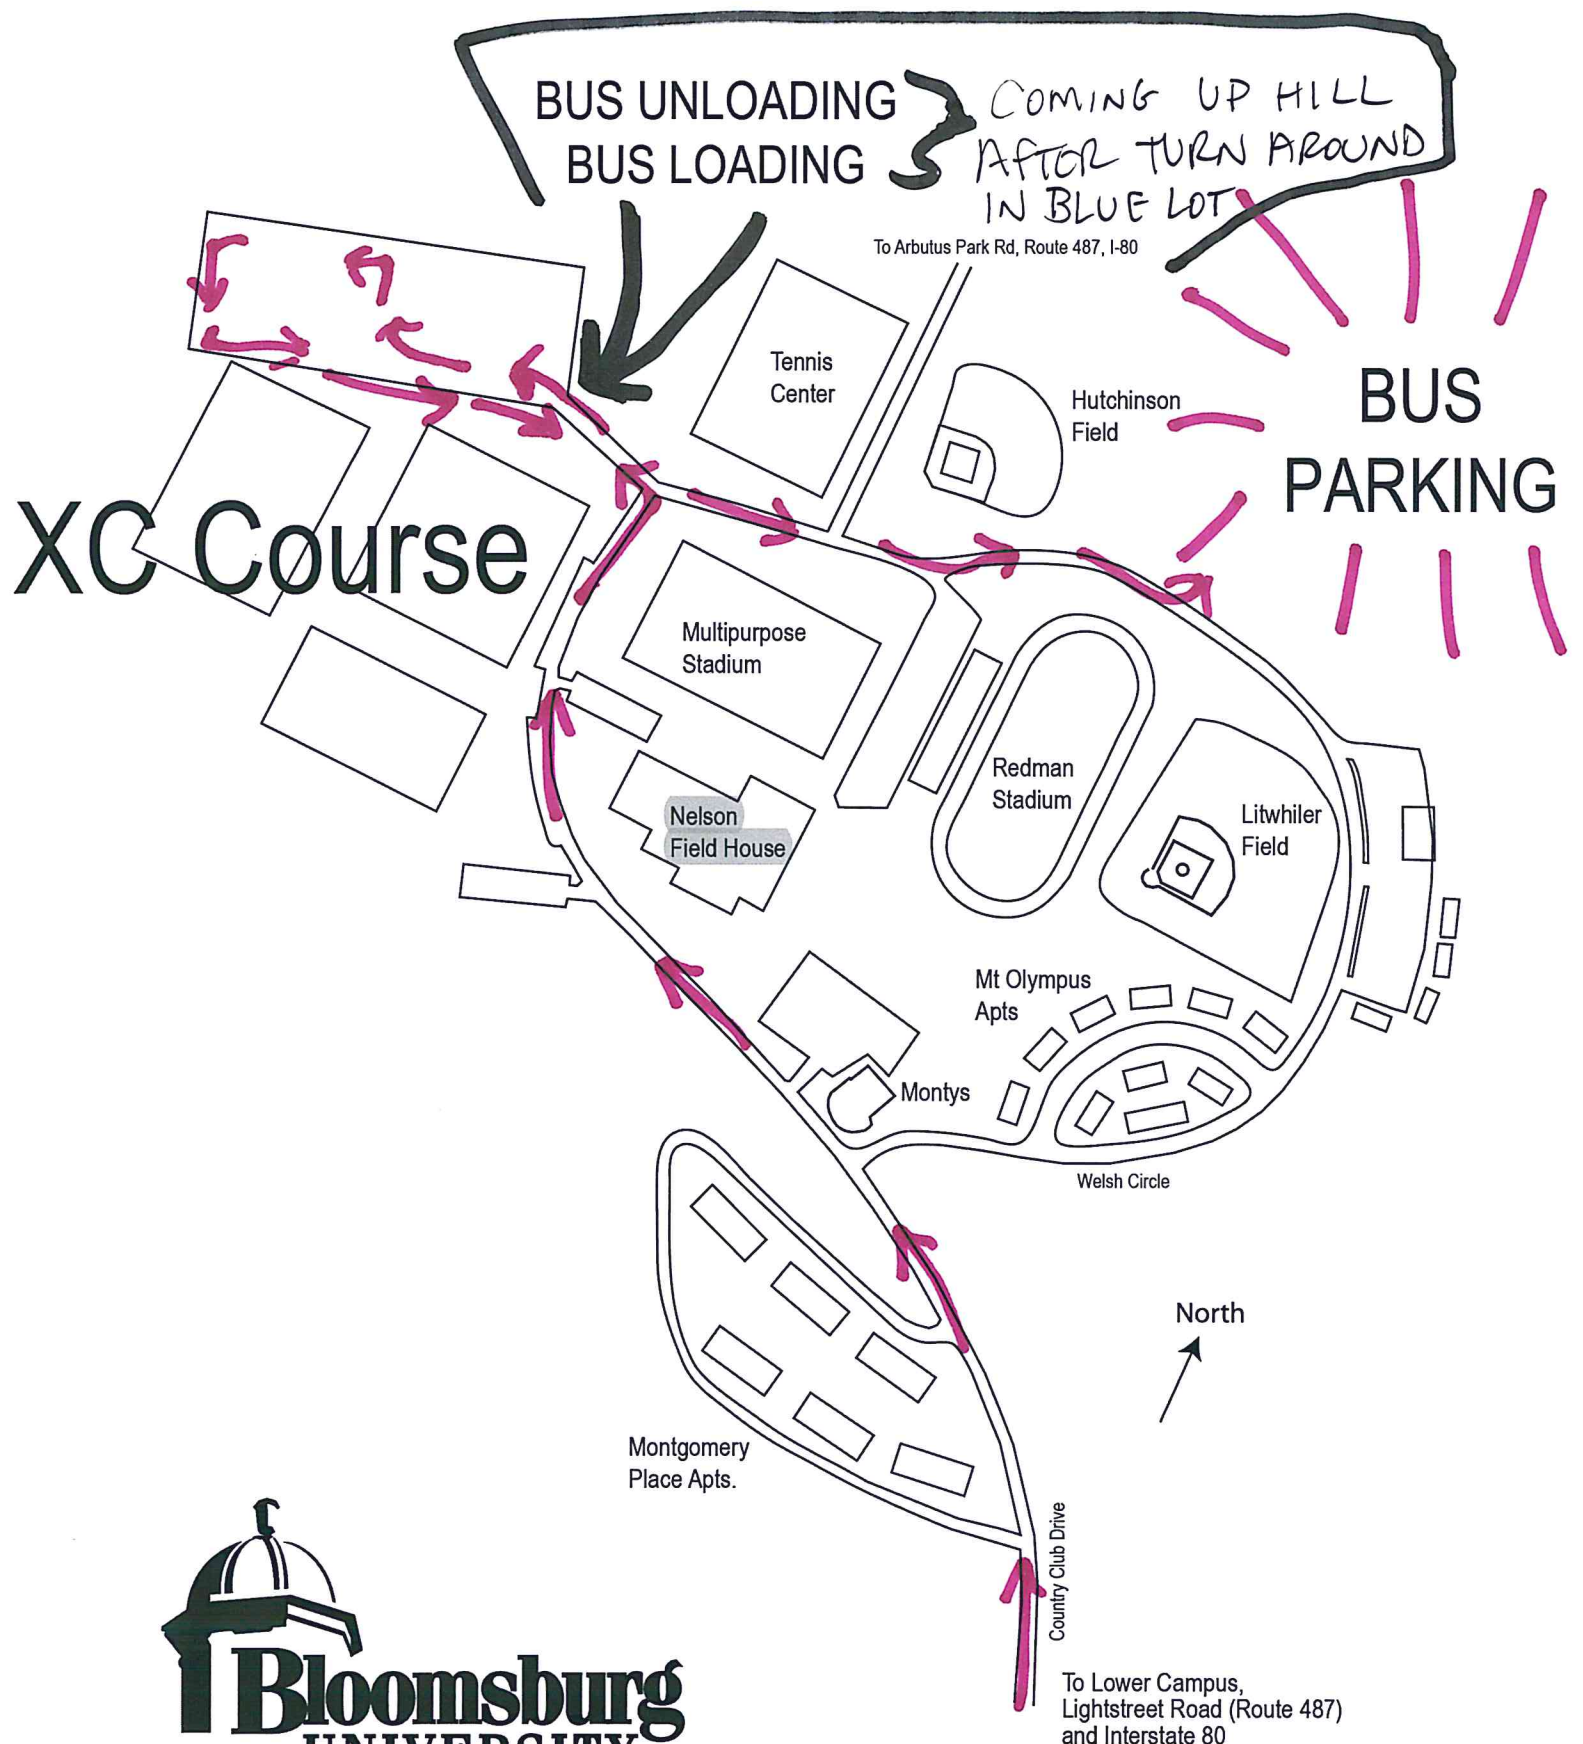

BUS UNLOADING
BUS LOADING

COMING UP HILL
AFTER TURN AROUND
IN BLUE LOT

To Arbutus Park Rd, Route 487, I-80

XC Course

BUS
PARKING

Upper Campus

To Lower Campus,
Lightstreet Road (Route 487)
and Interstate 80