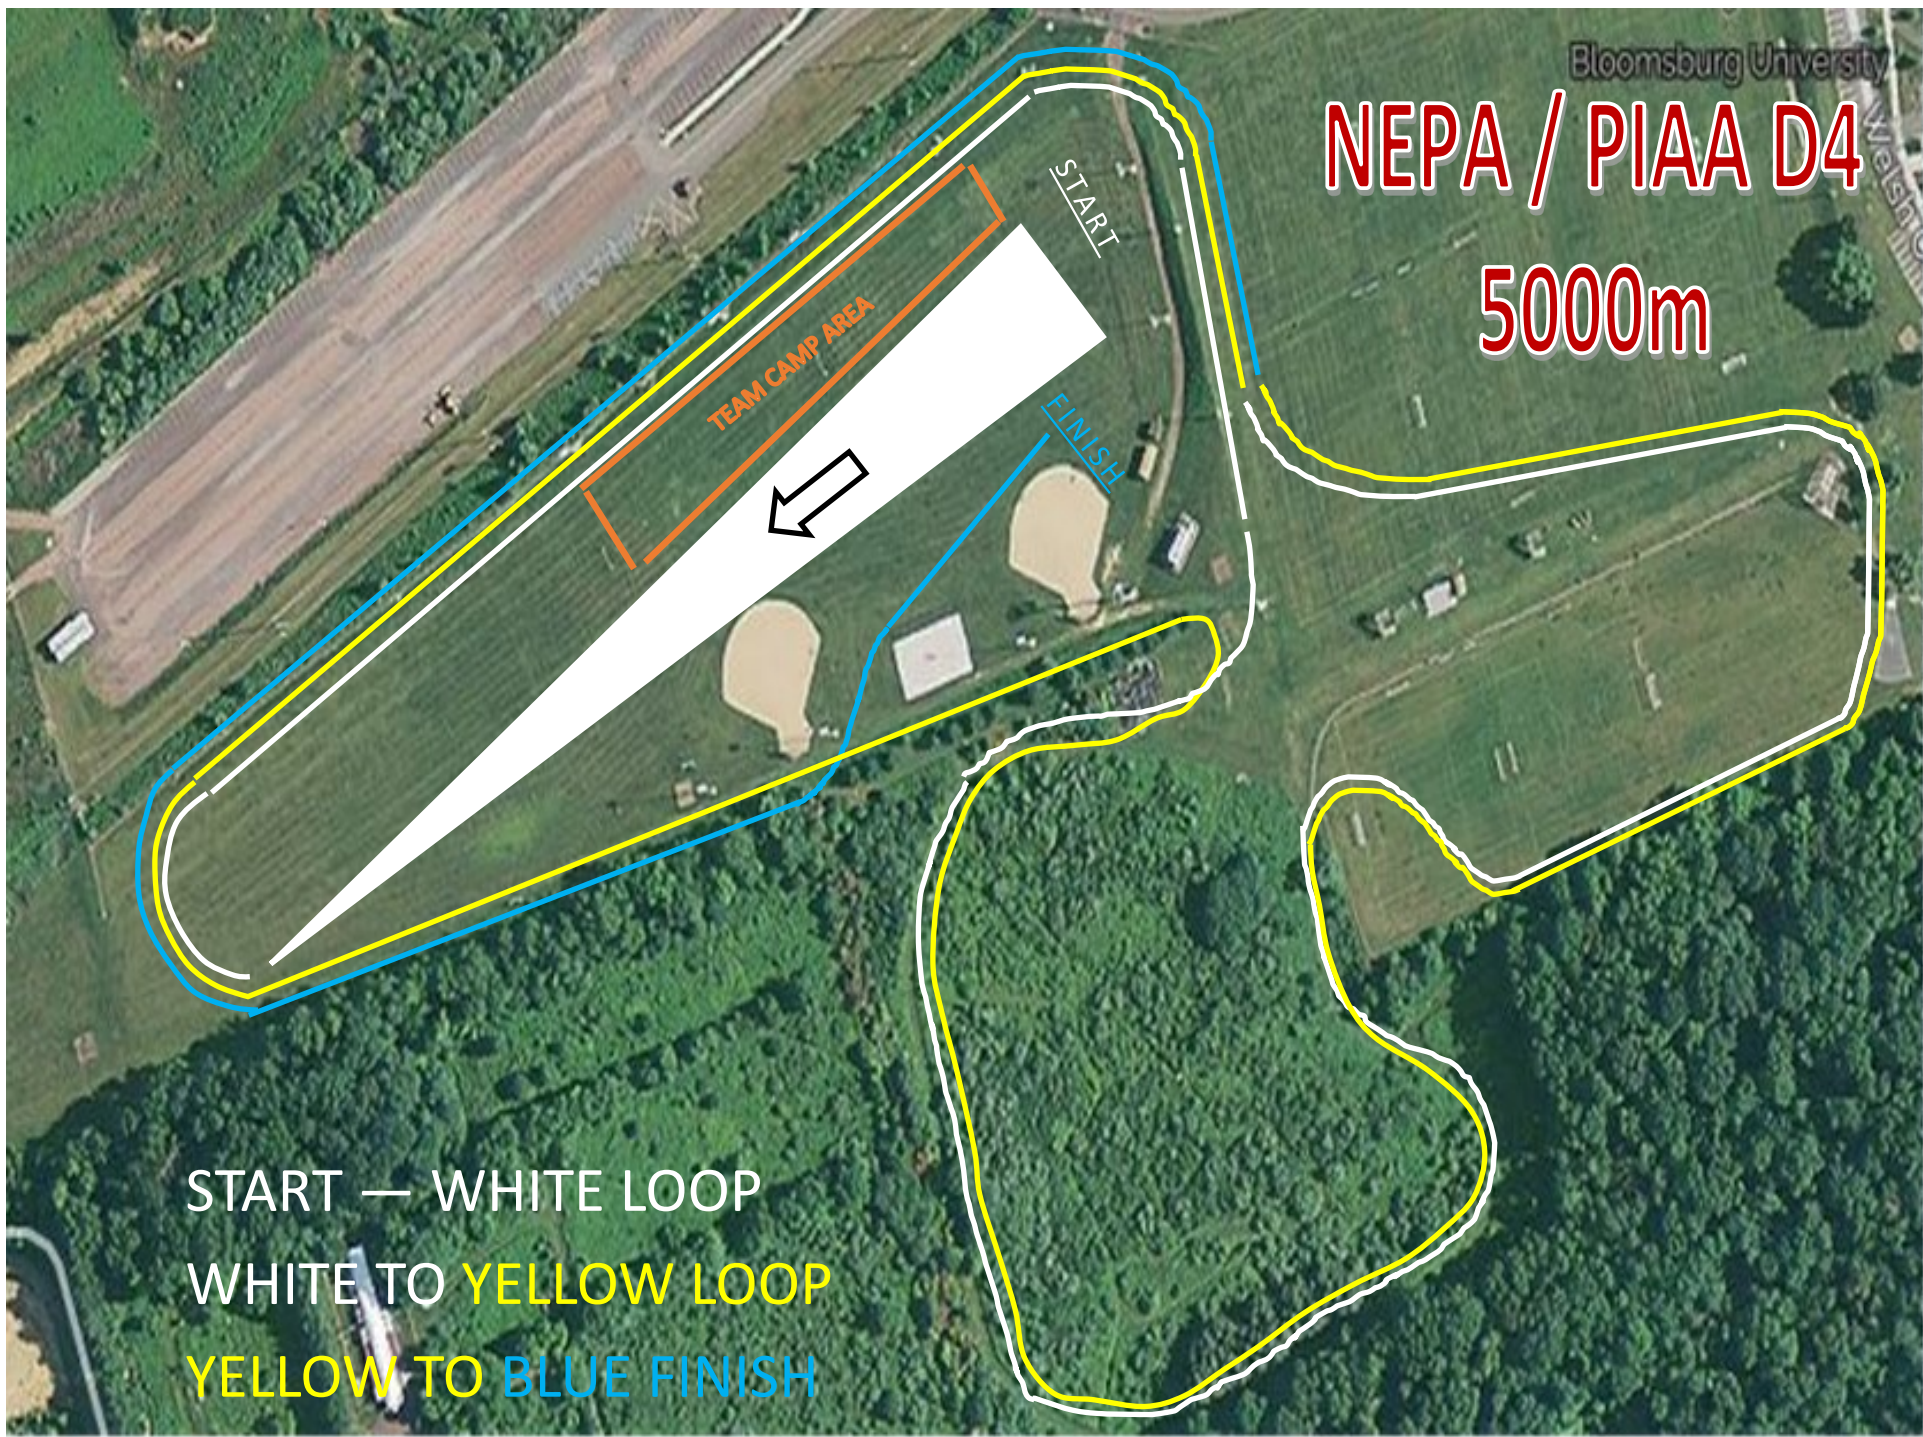

# NEPA / PIAA D4

## 5000m

START

FINISH

TEAM CAMP AREA

START — WHITE LOOP  
WHITE TO YELLOW LOOP  
YELLOW TO BLUE FINISH