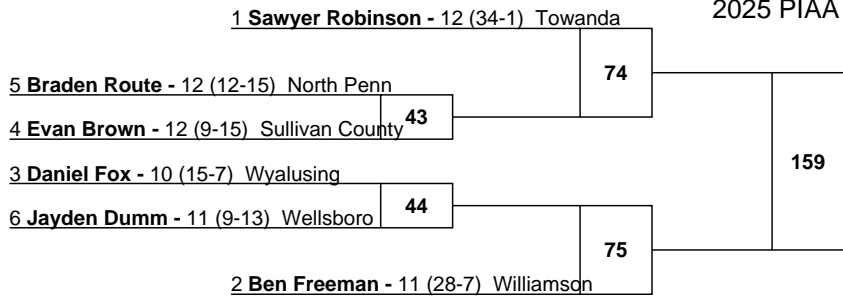

118

L72

L117

133

L118

2025 PIAA District 4 AA North Section

AA
215

2025 PIAA District 4 AA North Section

AA
285

1 **Mason Higley** - 12 (35-0) Towanda

8 **Alex Hugo** - 10 (1-3) Sullivan County

5 **Ben Ellis** - 11 (17-16) Northeast Bradford

4 **Hayden Stevens** - 11 (20-7) Wellsboro

3 **Reed Palmer** - 10 (15-8) Troy