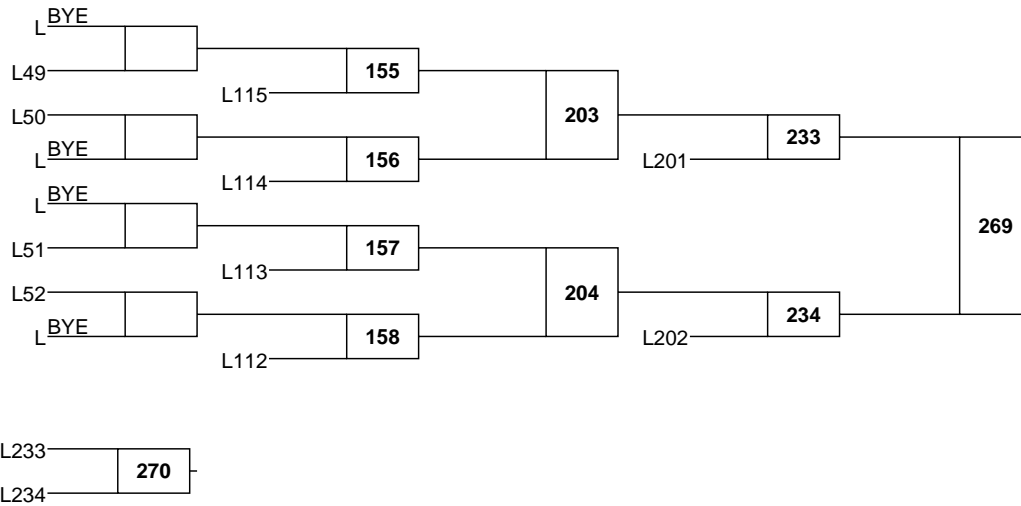

1 Abigail Wagner 10 Athens 19-8

BYE

Abigail Wagner

BYE
ATH

112

2025 District 4 Girls Championships

Girls

170

9 Isabella Fromille 9 Selinsgrove 4-3

8 Skyanne Little 9 Mifflinburg 5-13 49

5 Danielle Bottiger 9 Shikellamy 15-8

12 Micayla Applegate 10 Hughesville 2-11 50

BYE

4 Emmalyn White 12 Sullivan County 13-8

Emmalyn White

BYE
SUL

113

3 Elizabeth Naughton 10 Towanda 19-6

BYE

Elizabeth Naughton

BYE
TOW

114

11 Kayleann Gonzalez 10 Line Mountain 4-10

6 Olivia Clester 12 Sugar Valley Rural 5-9 51

7 Malayna Beattie 10 Montgomery 9-14

10 Rosalie Trimble 9 Williamsport 4-9 52

BYE

2 Isabella Gottschall 10 Jersey Shore 24-3

Isabella Gottschall

BYE
JS

115

201

271

202