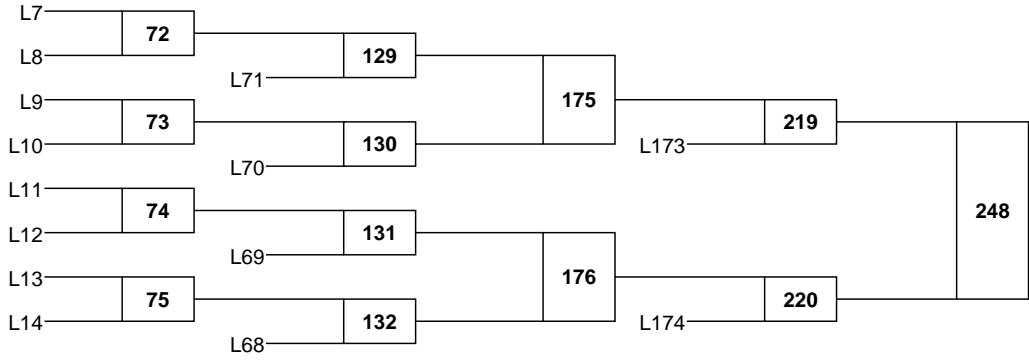

L170

218

L217

246

L218

2025 District 4 Girls Championships

Girls  
118

1 **Anaiah Kolesar** 11 NE Bradford 25-3