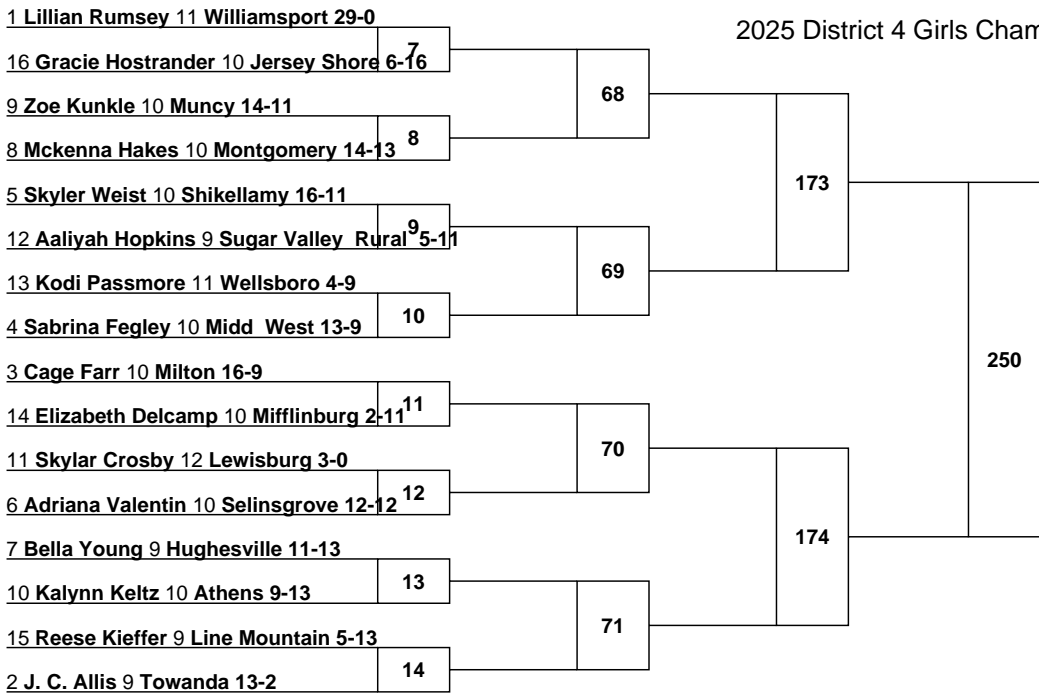

L170

218

L217

246

L218

2025 District 4 Girls Championships

Girls  
118

1 **Anaiah Kolesar** 11 NE Bradford 25-3