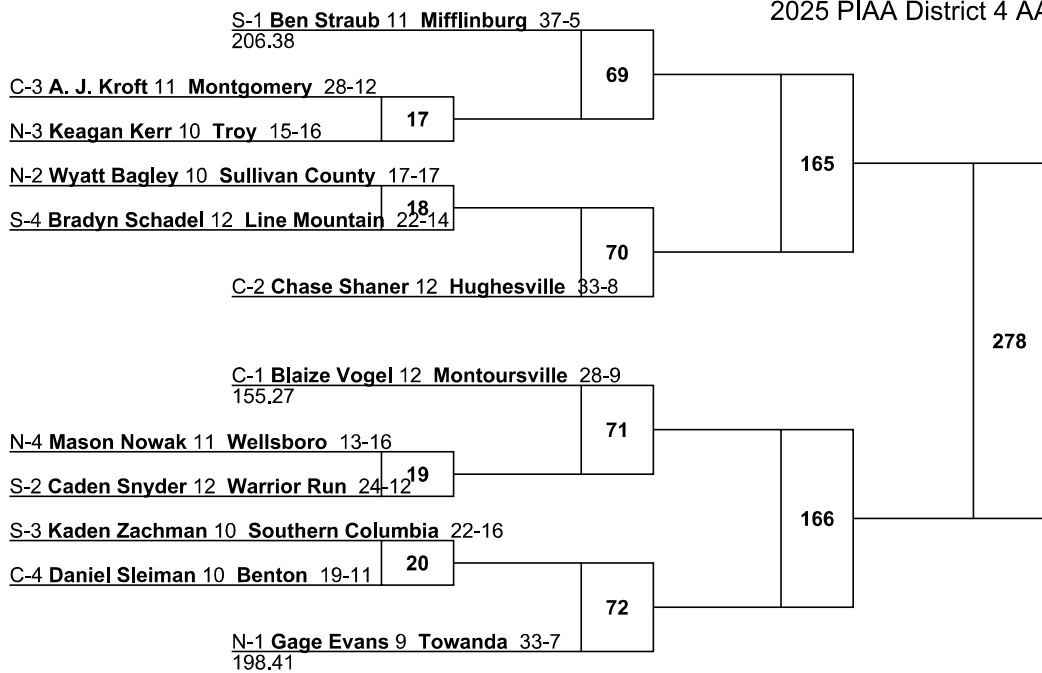

2025 PIAA District 4 AA and AAA

AA
133