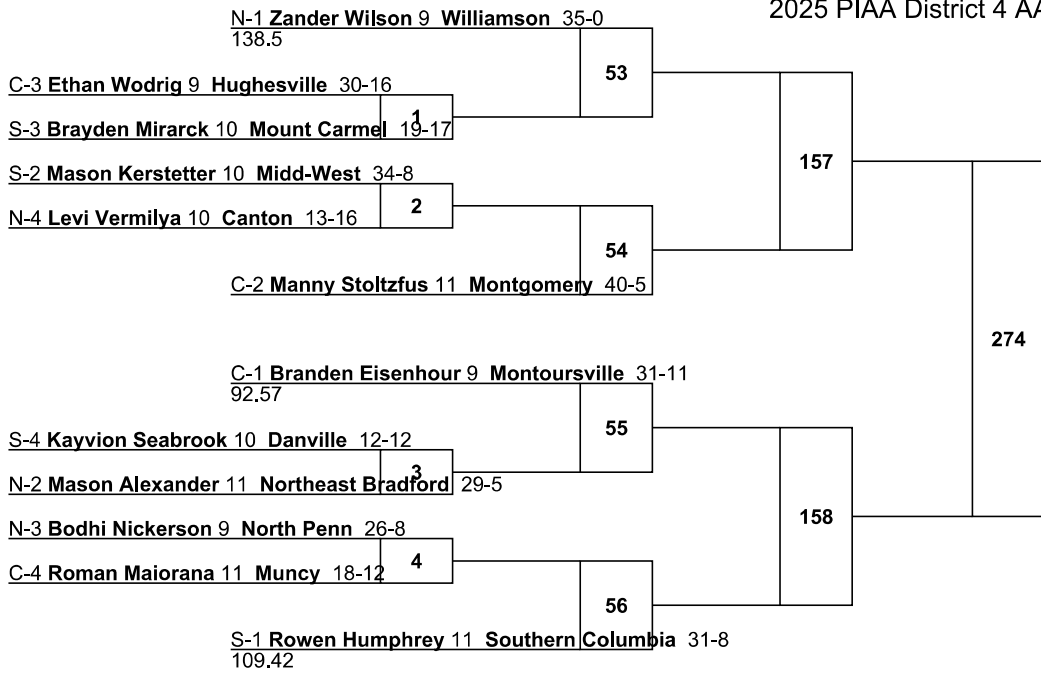

2025 PIAA District 4 AA and AAA

AA
107

2025 PIAA District 4 AA and AAA

AA

114

S-1 Brock Rothermel 10 Line Mountain 29-1
436.3

2025 PIAA District 4 AA and AAA

AA