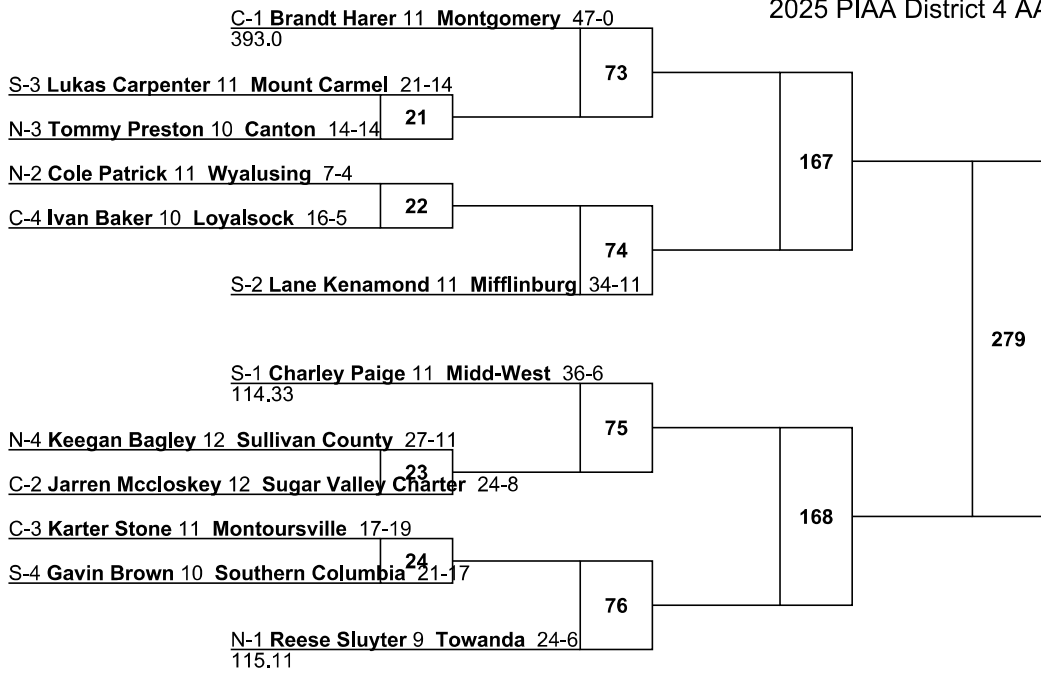

2025 PIAA District 4 AA and AAA

AA

139