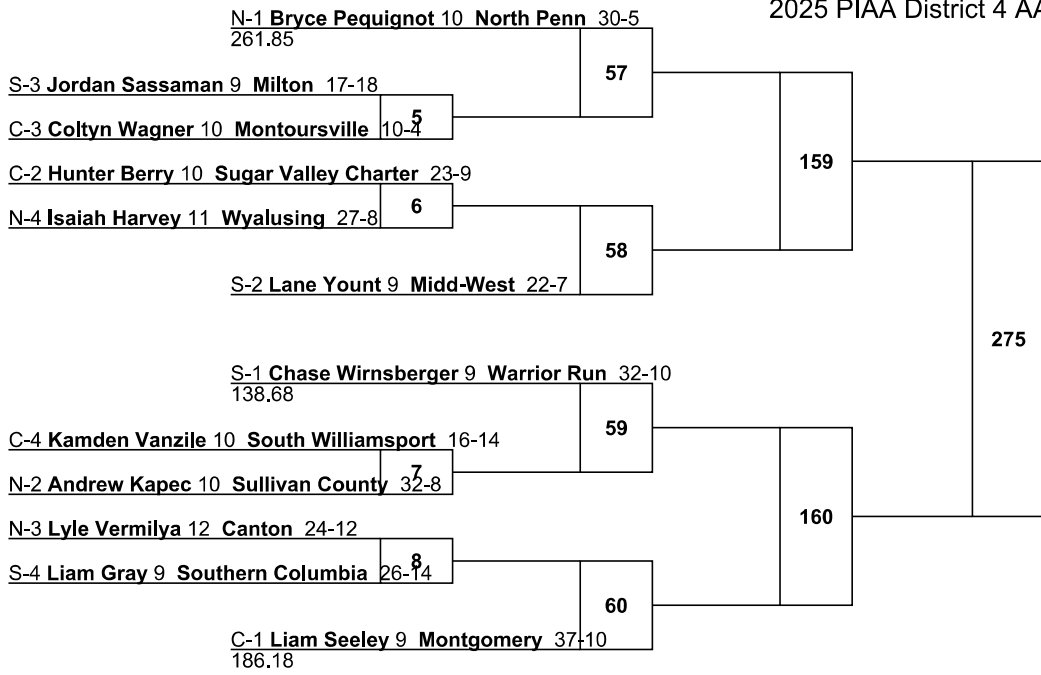

2025 PIAA District 4 AA and AAA

AA
107

2025 PIAA District 4 AA and AAA

AA

114

S-1 Brock Rothermel 10 Line Mountain 29-1
436.3

2025 PIAA District 4 AA and AAA

AA