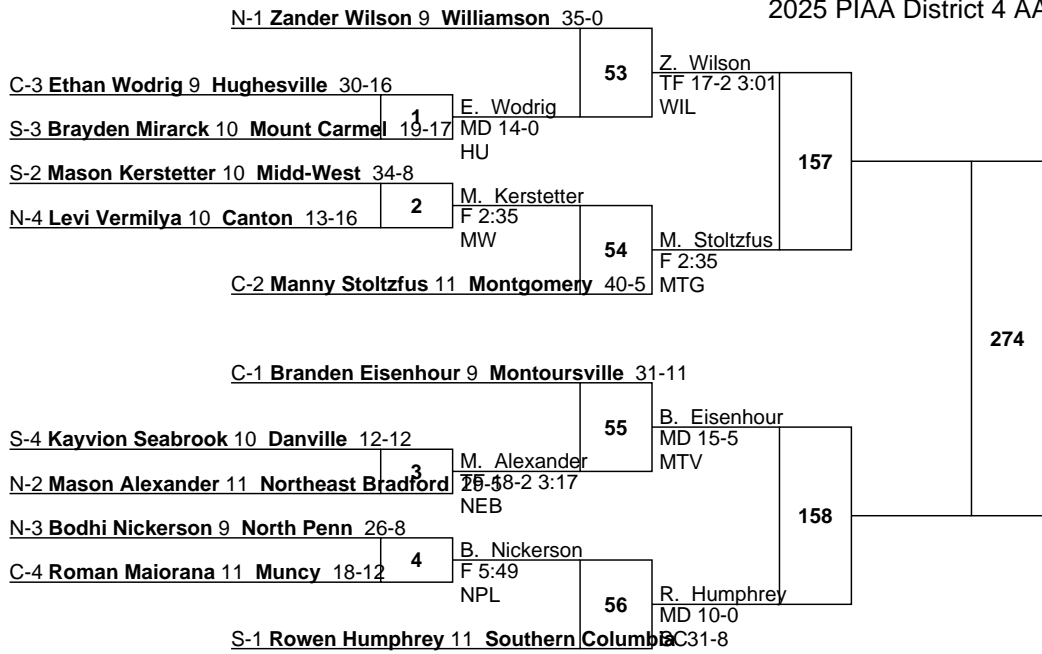

2025 PIAA District 4 AA and AAA

AA
107