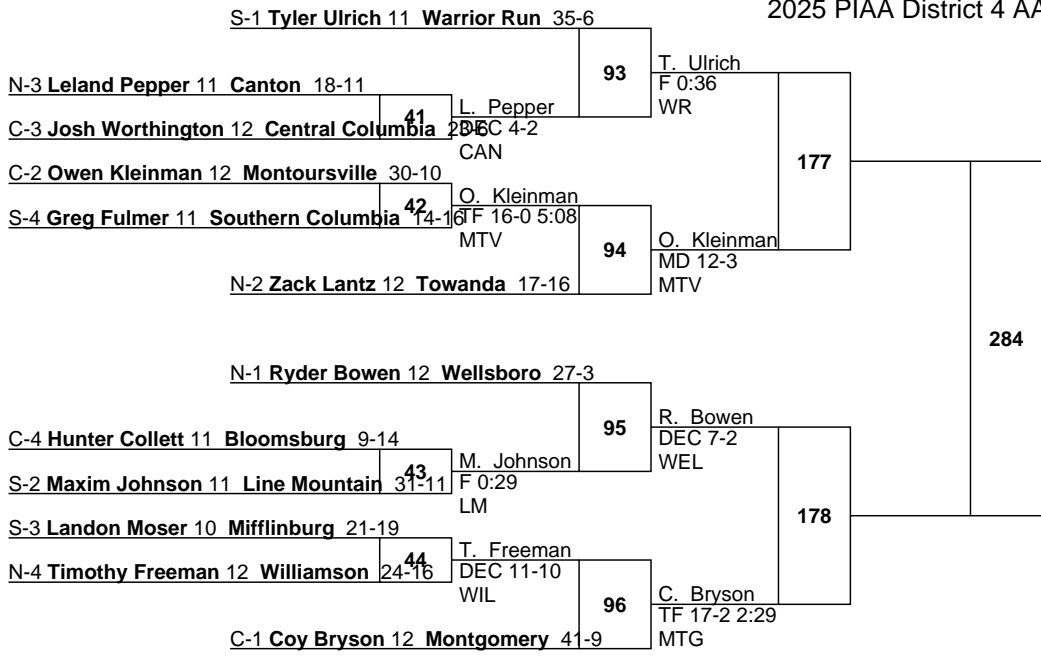

2025 PIAA District 4 AA and AAA

AA
189