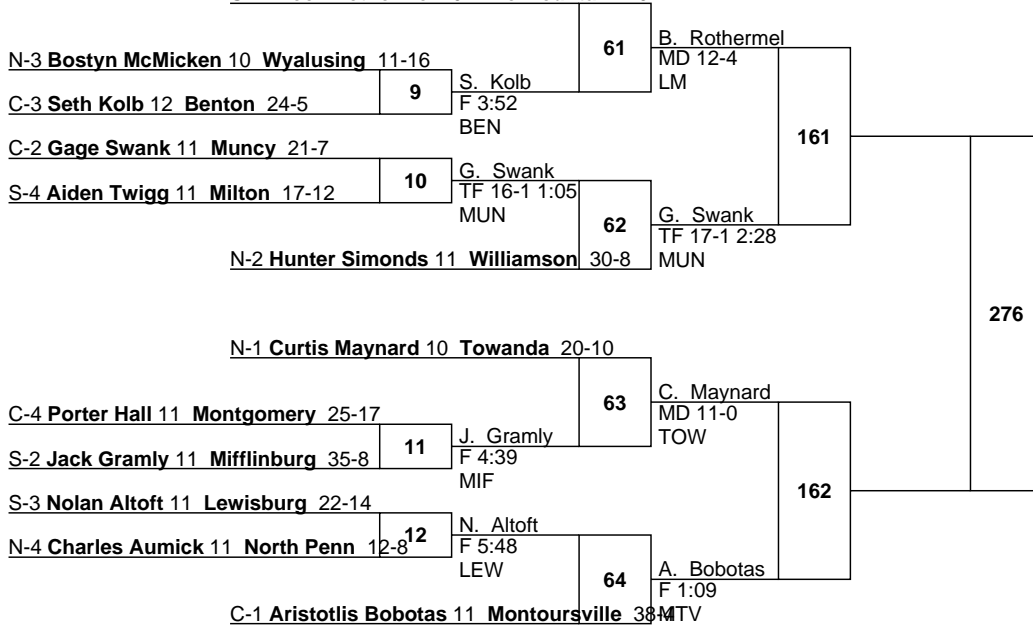

211

186

L160

212

262

L211  
L212

249

L185  
L186

236

S-1 Brock Rothermel 10 Line Mountain 29-1

2025 PIAA District 4 AA and AAA

AA

121

N-1 Colton Wade 12 Sullivan County 39-3

2025 PIAA District 4 AA and AAA

AA