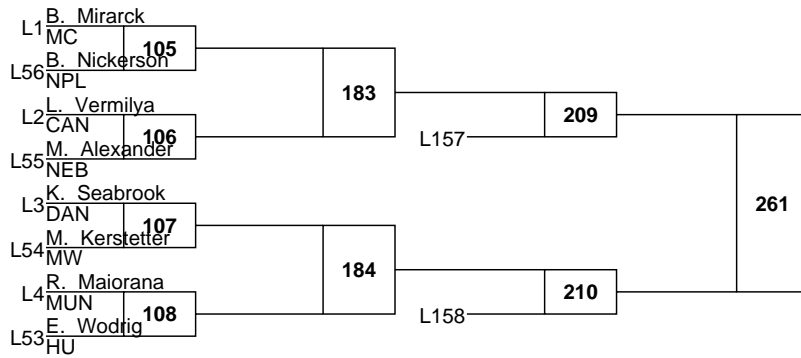

2025 PIAA District 4 AA and AAA

AA
107