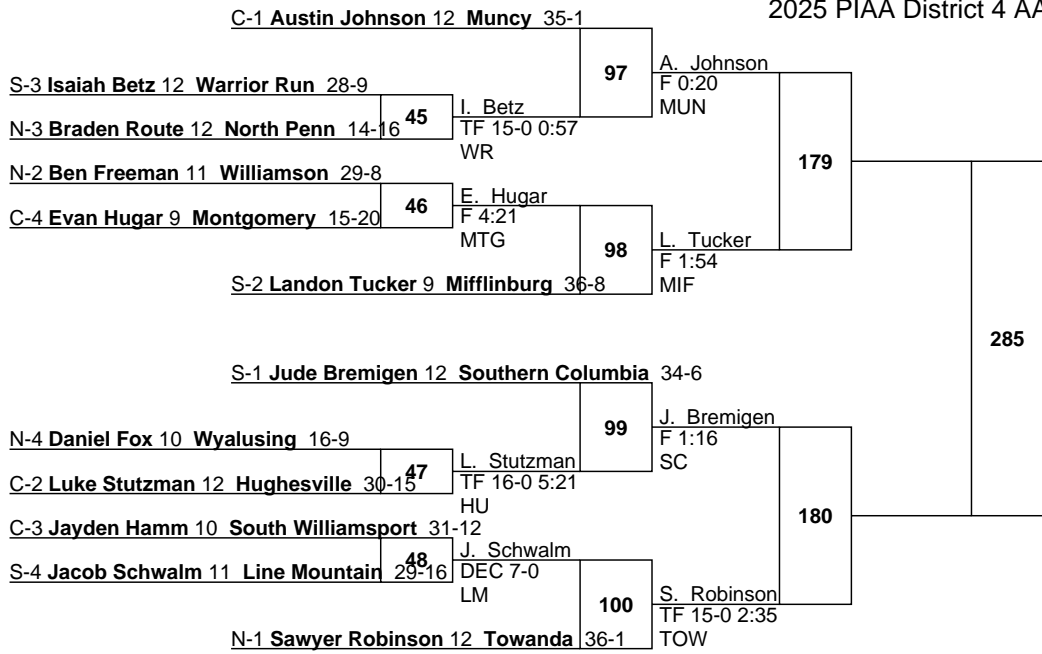

2025 PIAA District 4 AA and AAA

AA
215