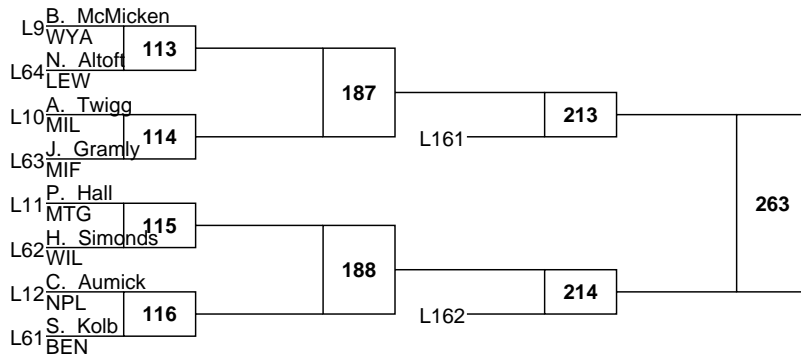

211

186

L160

212

262

L211  
L212

249

L185  
L186

236

S-1 Brock Rothermel 10 Line Mountain 29-1

2025 PIAA District 4 AA and AAA

AA

121

N-1 Colton Wade 12 Sullivan County 39-3

2025 PIAA District 4 AA and AAA

AA