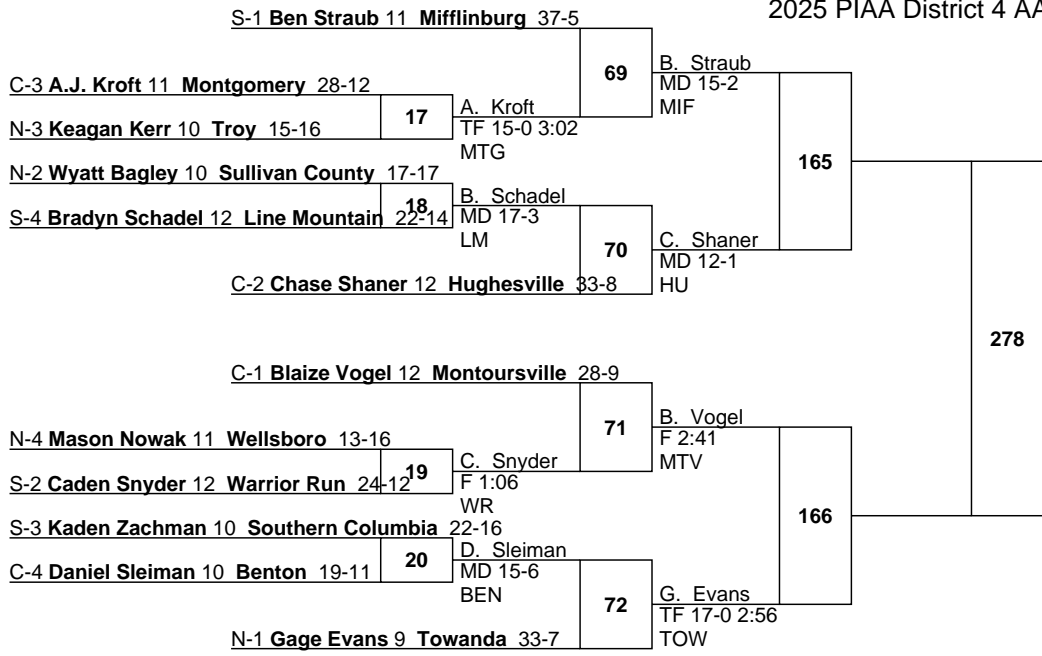

2025 PIAA District 4 AA and AAA

AA
133