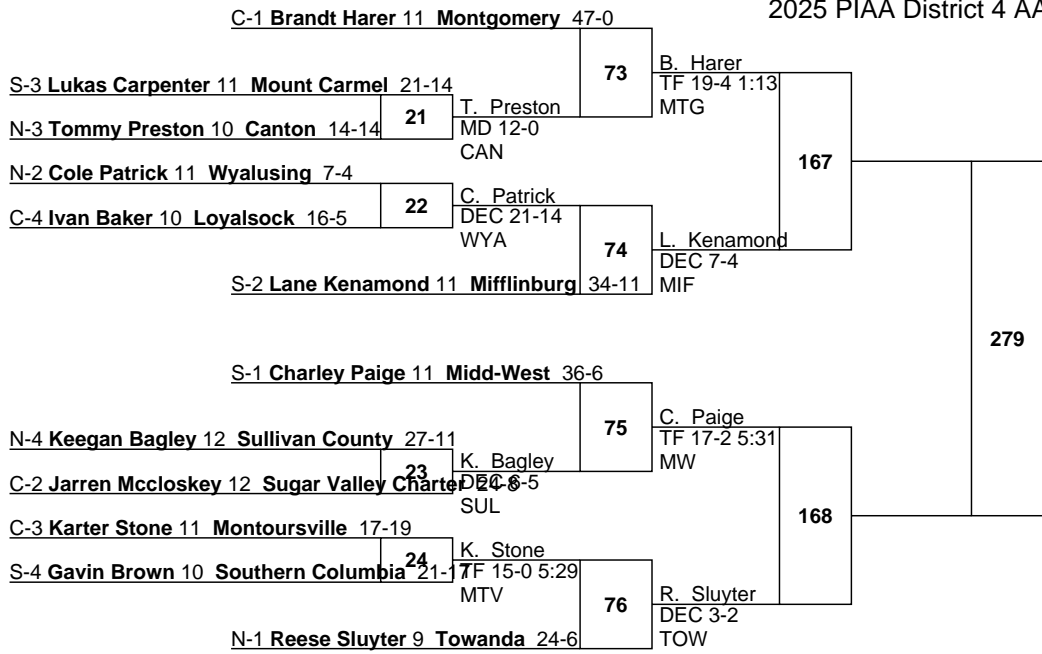

2025 PIAA District 4 AA and AAA

AA
139