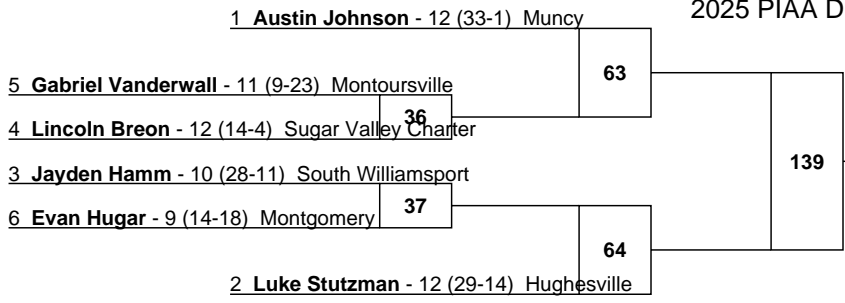

2025 PIAA District 4 AA Central Section

AA
215