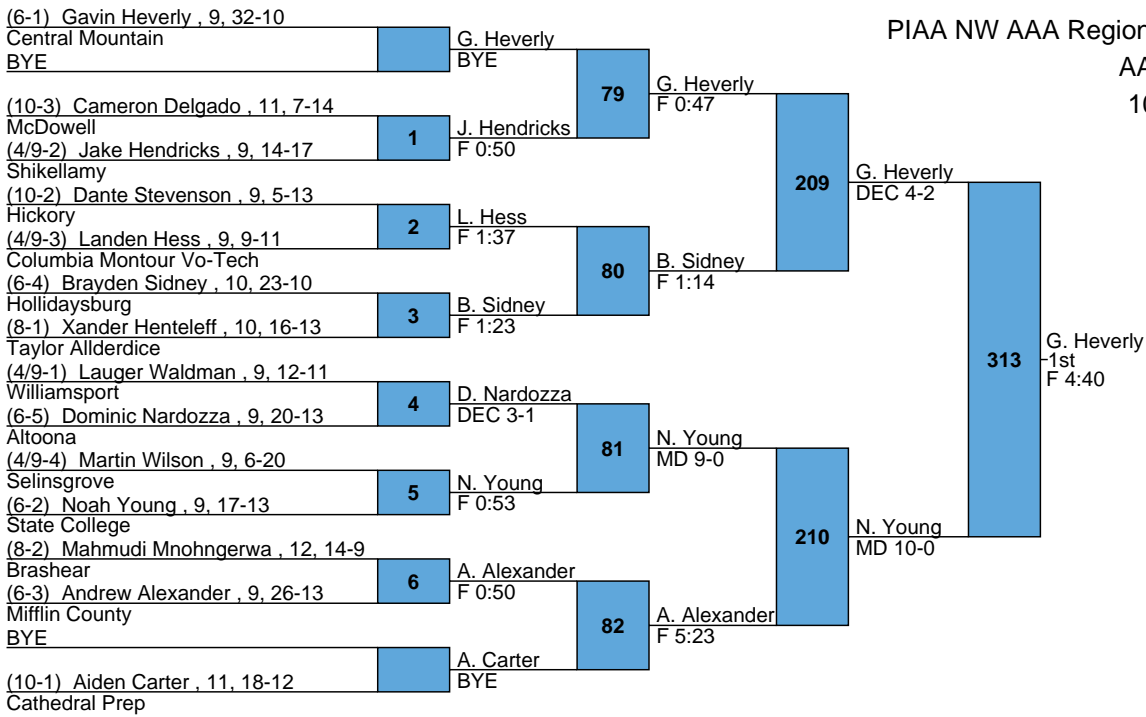

PIAA NW AAA Regional

AAA

107

(6-1) Braiden Weaver , 10, 31-4

Altoona  
BYE

B. Weaver  
BYE

83

(10-3) Will English , 9, 17-16