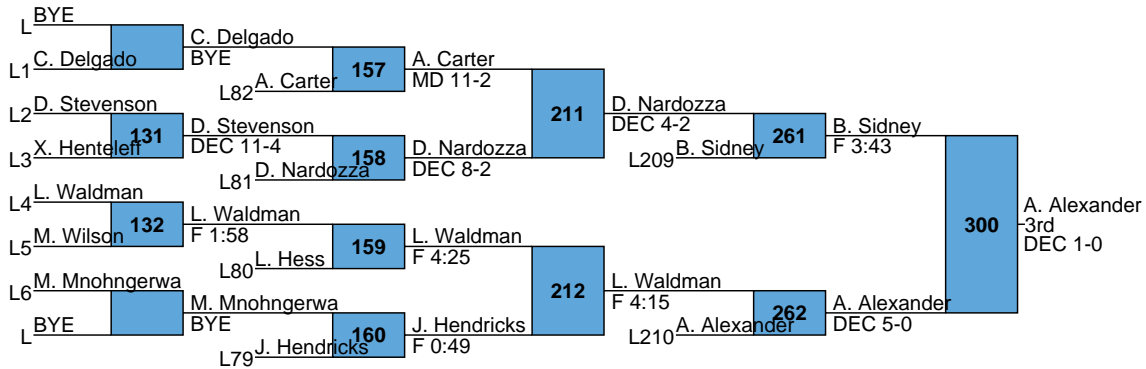

PIAA NW AAA Regional

AAA

107

(6-1) Braiden Weaver , 10, 31-4

Altoona  
BYE

B. Weaver  
BYE

83

(10-3) Will English , 9, 17-16