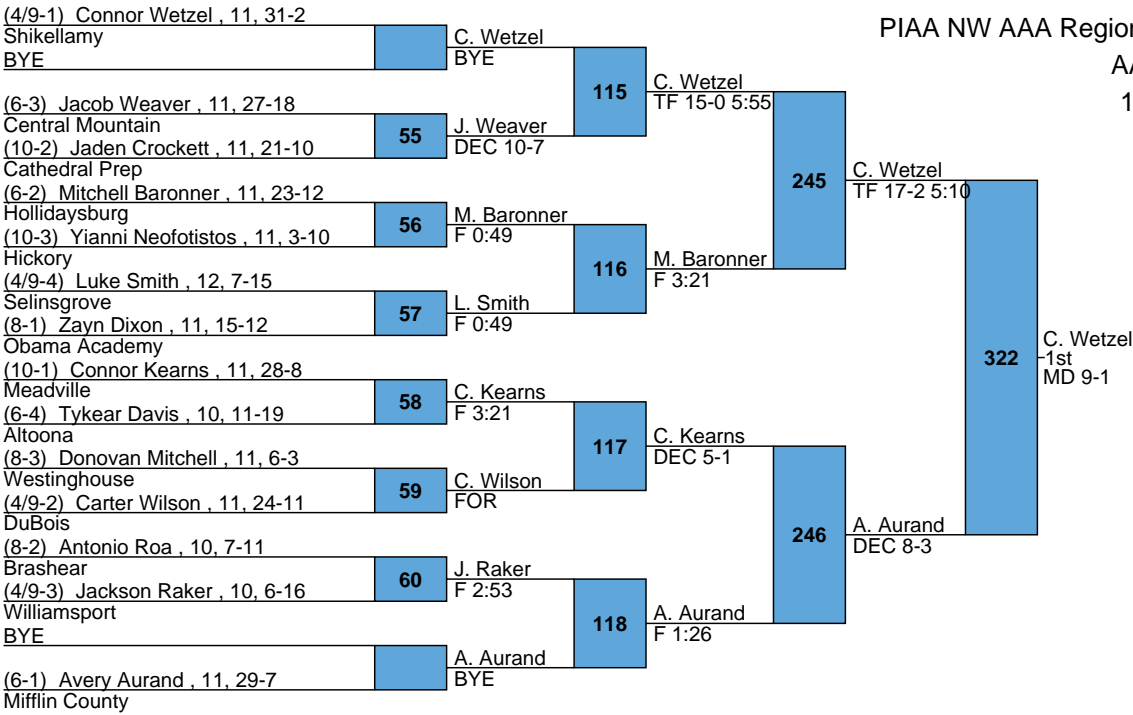

PIAA NW AAA Regional

AAA

172