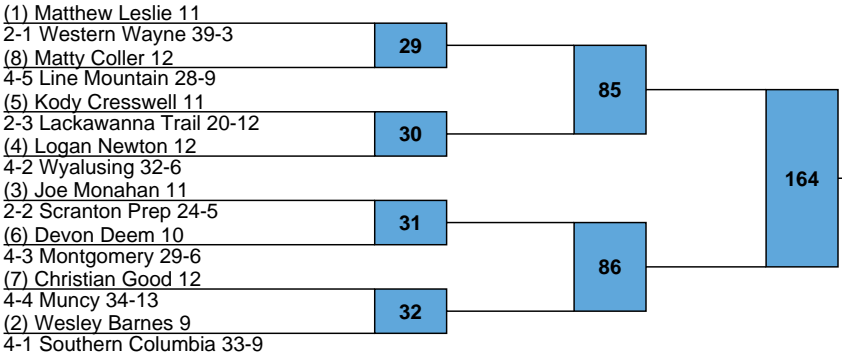

(1) Kole Biscoe 10  
 4-1 Southern Columbia 39-4  
 (8) Caiden Puderbach 9  
 4-5 Hughesville 27-7  
 (5) Sheldon Seymour 12  
 4-3 Troy 32-1  
 (4) Joe Rowley 12  
 2-2 Hanover Area 28-14  
 (3) Gable Strickland 11  
 4-2 Benton 34-2  
 (6) Nate Koch 11  
 2-3 Western Wayne 16-14  
 (7) Blake Wirt 12  
 4-4 Line Mountain 37-8  
 (2) Ethan Lee 9  
 2-1 Lackawanna Trail 32-7

PIAA NE Regional AA  
 PIAA  
 120

PIAA NE Regional AA

PIAA

132

(1) Zach Stuart 11  
 2-1 Lake Lehman 25-8  
 (8) Riley Parker 9  
 4-5 Canton 25-15  
 (5) Dalten Klinges 11  
 2-3 Lackawanna Trail 33-8  
 (4) Clayton Reed 12  
 4-2 Mifflinburg 29-8  
 (3) Ethan Munley 12  
 2-2 Tunkhannock 30-12  
 (6) Luke Gorg 12  
 4-3 Hughesville 31-3  
 (7) Ian Coller 11  
 4-4 Line Mountain 33-14  
 (2) Patrick Edmondson 11  
 4-1 Southern Columbia 19-4

PIAA NE Regional AA  
 PIAA  
 138

PIAA NE Regional AA

PIAA

160

PIAA NE Regional AA

PIAA

170

(1) Cameron Wood 12