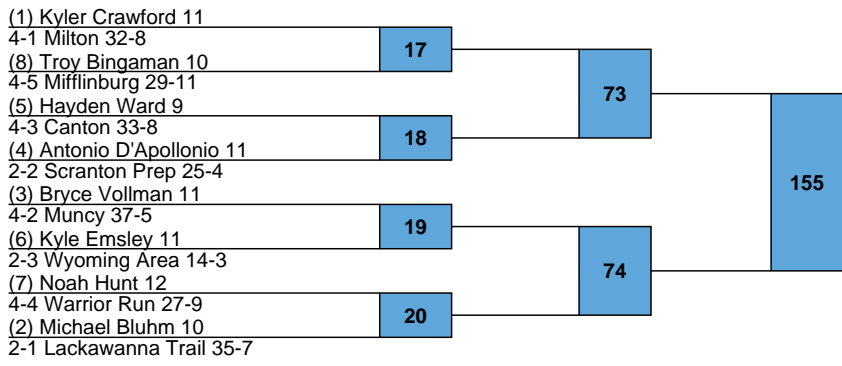

(1) Kole Biscoe 10  
 4-1 Southern Columbia 39-4  
 (8) Caiden Puderbach 9  
 4-5 Hughesville 27-7  
 (5) Sheldon Seymour 12  
 4-3 Troy 32-1  
 (4) Joe Rowley 12  
 2-2 Hanover Area 28-14  
 (3) Gable Strickland 11  
 4-2 Benton 34-2  
 (6) Nate Koch 11  
 2-3 Western Wayne 16-14  
 (7) Blake Wirt 12  
 4-4 Line Mountain 37-8  
 (2) Ethan Lee 9  
 2-1 Lackawanna Trail 32-7

PIAA NE Regional AA  
 PIAA  
 120

PIAA NE Regional AA

PIAA

132

(1) Zach Stuart 11  
 2-1 Lake Lehman 25-8  
 (8) Riley Parker 9  
 4-5 Canton 25-15  
 (5) Dalten Klinges 11  
 2-3 Lackawanna Trail 33-8  
 (4) Clayton Reed 12  
 4-2 Mifflinburg 29-8  
 (3) Ethan Munley 12  
 2-2 Tunkhannock 30-12  
 (6) Luke Gorg 12  
 4-3 Hughesville 31-3  
 (7) Ian Coller 11  
 4-4 Line Mountain 33-14  
 (2) Patrick Edmondson 11  
 4-1 Southern Columbia 19-4

PIAA NE Regional AA  
 PIAA  
 138

PIAA NE Regional AA

PIAA

160

PIAA NE Regional AA

PIAA

170

(1) Cameron Wood 12