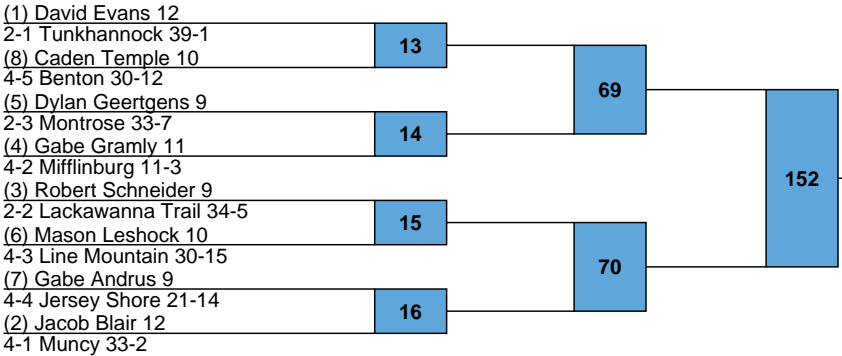

(1) Kole Biscoe 10  
 4-1 Southern Columbia 39-4  
 (8) Caiden Puderbach 9  
 4-5 Hughesville 27-7  
 (5) Sheldon Seymour 12  
 4-3 Troy 32-1  
 (4) Joe Rowley 12  
 2-2 Hanover Area 28-14  
 (3) Gable Strickland 11  
 4-2 Benton 34-2  
 (6) Nate Koch 11  
 2-3 Western Wayne 16-14  
 (7) Blake Wirt 12  
 4-4 Line Mountain 37-8  
 (2) Ethan Lee 9  
 2-1 Lackawanna Trail 32-7

PIAA NE Regional AA  
 PIAA  
 120

PIAA NE Regional AA

PIAA

132

(1) Zach Stuart 11  
 2-1 Lake Lehman 25-8  
 (8) Riley Parker 9  
 4-5 Canton 25-15  
 (5) Dalten Klinges 11  
 2-3 Lackawanna Trail 33-8  
 (4) Clayton Reed 12  
 4-2 Mifflinburg 29-8  
 (3) Ethan Munley 12  
 2-2 Tunkhannock 30-12  
 (6) Luke Gorg 12  
 4-3 Hughesville 31-3  
 (7) Ian Coller 11  
 4-4 Line Mountain 33-14  
 (2) Patrick Edmondson 11  
 4-1 Southern Columbia 19-4