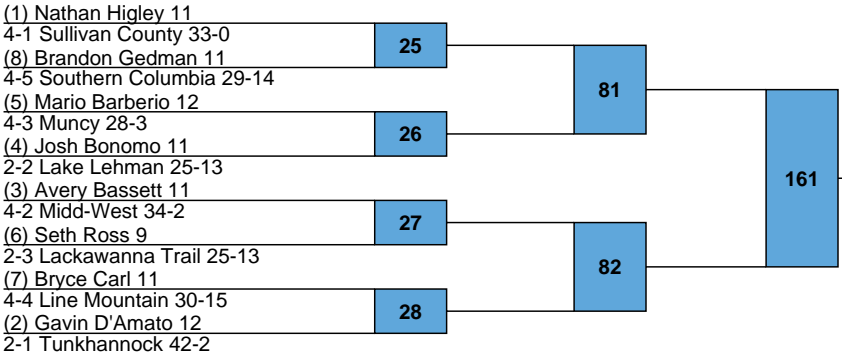

(1) Kole Biscoe 10  
 4-1 Southern Columbia 39-4  
 (8) Caiden Puderbach 9  
 4-5 Hughesville 27-7  
 (5) Sheldon Seymour 12  
 4-3 Troy 32-1  
 (4) Joe Rowley 12  
 2-2 Hanover Area 28-14  
 (3) Gable Strickland 11  
 4-2 Benton 34-2  
 (6) Nate Koch 11  
 2-3 Western Wayne 16-14  
 (7) Blake Wirt 12  
 4-4 Line Mountain 37-8  
 (2) Ethan Lee 9  
 2-1 Lackawanna Trail 32-7

PIAA NE Regional AA  
 PIAA  
 120

PIAA NE Regional AA

PIAA

132

(1) Zach Stuart 11  
 2-1 Lake Lehman 25-8  
 (8) Riley Parker 9  
 4-5 Canton 25-15  
 (5) Dalten Klinges 11  
 2-3 Lackawanna Trail 33-8  
 (4) Clayton Reed 12  
 4-2 Mifflinburg 29-8  
 (3) Ethan Munley 12  
 2-2 Tunkhannock 30-12  
 (6) Luke Gorg 12  
 4-3 Hughesville 31-3  
 (7) Ian Coller 11  
 4-4 Line Mountain 33-14  
 (2) Patrick Edmondson 11  
 4-1 Southern Columbia 19-4

PIAA NE Regional AA  
 PIAA  
 138

PIAA NE Regional AA

PIAA

160

PIAA NE Regional AA

PIAA

170

(1) Cameron Wood 12