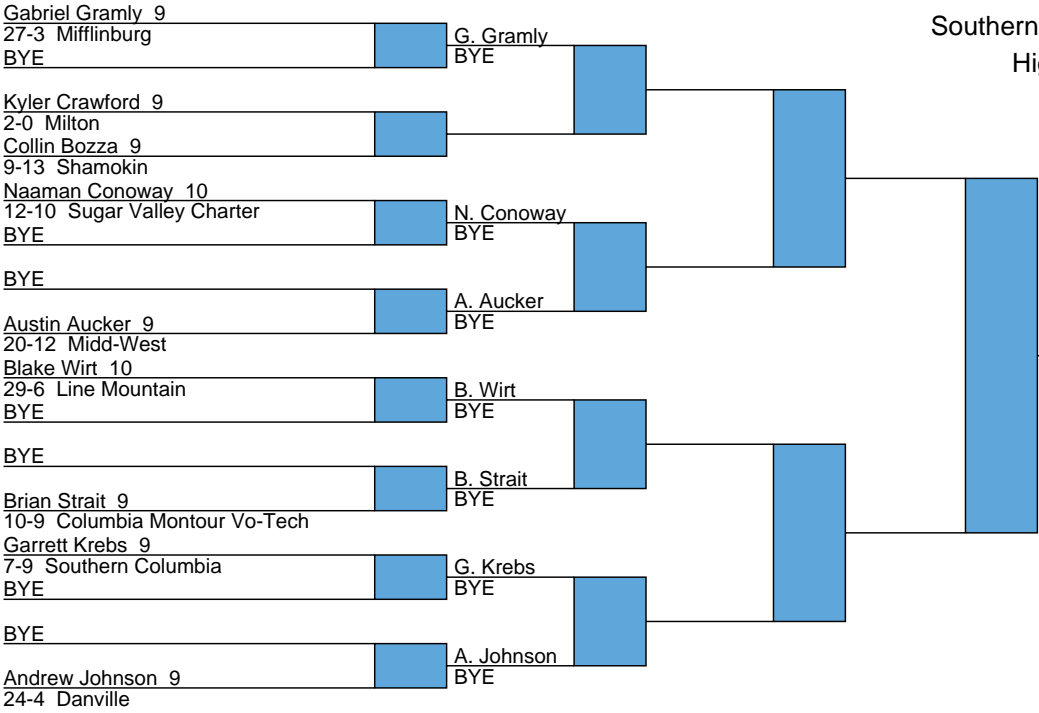

Southern Sectional  
High School  
106

Patrick Edmondson 9  
32-7 Southern Columbia

Ethan Daniels 11  
8-14 Lewisburg

T.j. Walter 9  
14-9 Milton

Logan Walters 9  
17-3 Danville

Coleton Eckroth 9  
14-4 Columbia Montour Vo-Tech

BYE

Southern Sectional

High School

120

Kevin Markowski 10

6-13 Shamokin

Dominic Kennedy 9

10-11 Sugar Valley Charter