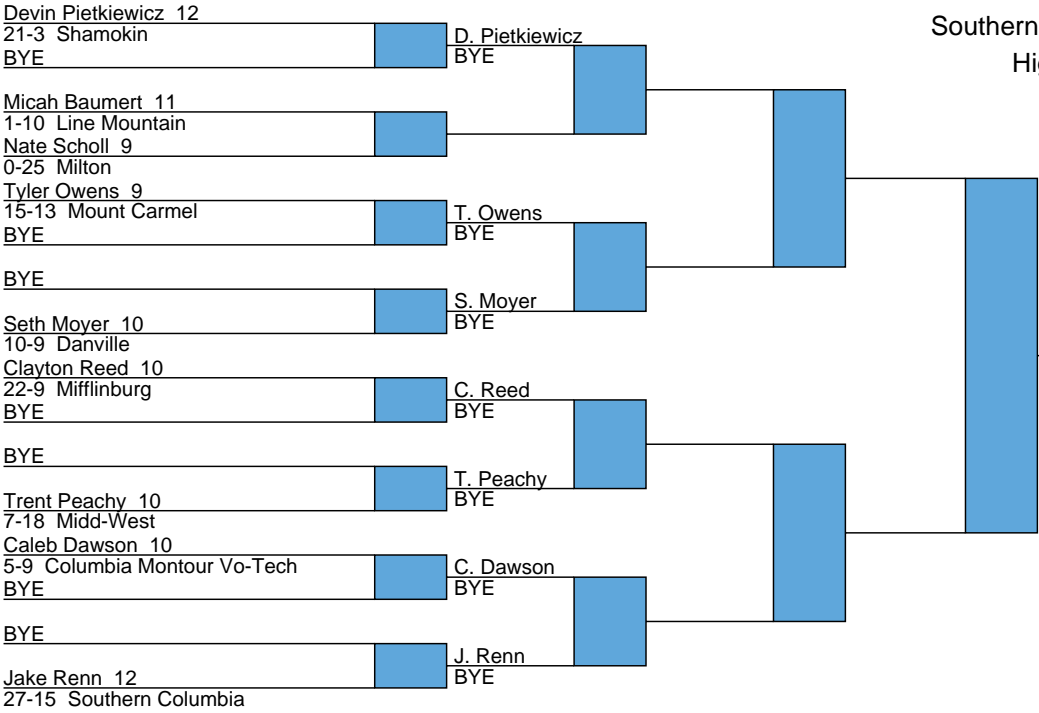

C. Taylor  
BYE

BYE  
Ian Yoder 9  
26-12 Southern Columbia

I. Yoder  
BYE

Southern Sectional  
High School  
126

Southern Sectional  
High School  
132

Southern Sectional  
High School  
138

Noah Ettinger 12  
30-2 Midd-West  
BYE