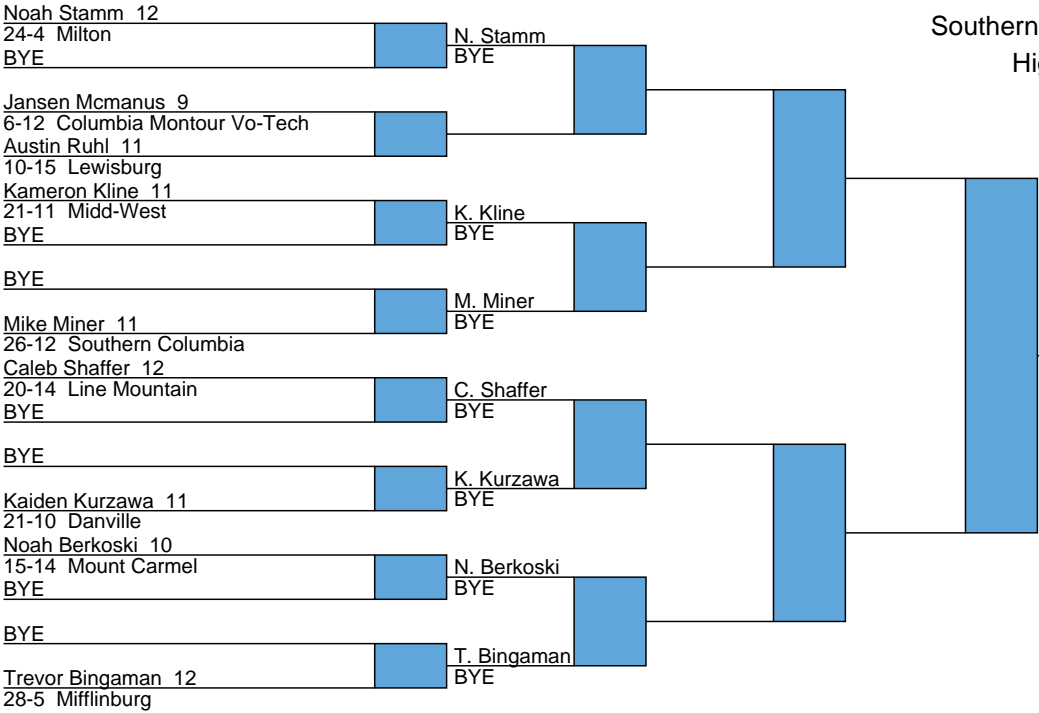

C. Taylor  
BYE

BYE  
Ian Yoder 9  
26-12 Southern Columbia

I. Yoder  
BYE

Southern Sectional  
High School  
126

Southern Sectional  
High School  
132

Southern Sectional  
High School  
138

Noah Ettinger 12  
30-2 Midd-West  
BYE