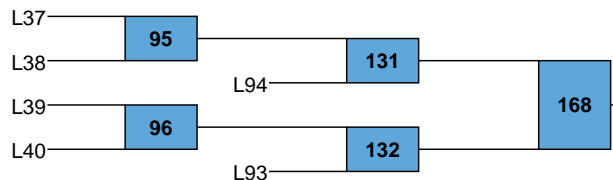

1 Jaret Lane 12
Southern Columbia 41-1 196.42857
8 Logan Newton 10
Wyalusing 28-14
5 Justin Gessner 11
Lewisburg 23-8
4 Zach Stuart 9
Lake Lehman 25-11
3 Luke Gorg 10
Hughesville 27-6
6 Nathaniel McArthur 11
Blue Ridge 25-12
7 Christian Good 10
Muncy 25-19
2 Sammy Segers 11
Scranton Prep 19-6 75.59

PIAA AA NE Regional
PIAA AA NE Regional
120