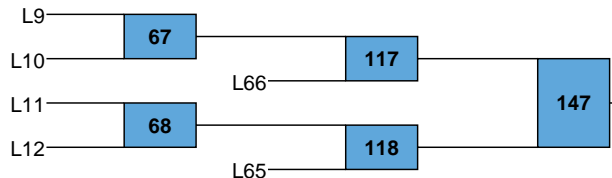

1 Creighton Edsell 12
Wyalusing 38-0 200
8 Jacob Carpenter 12
Shamokin 26-3
5 Nate Bradley 12
Athens 29-6
4 Alec Buttner 11
Scranton Prep 18-2
3 Gable Crebs 11
Montoursville 30-5
6 Kasen Taylor 9
Western Wayne 27-11
7 Tyler Stoltzfus 10
Mifflinburg 34-3
2 Corey Mruk 10
Wyoming Area 24-11 98

PIAA AA NE Regional
PIAA AA NE Regional
160