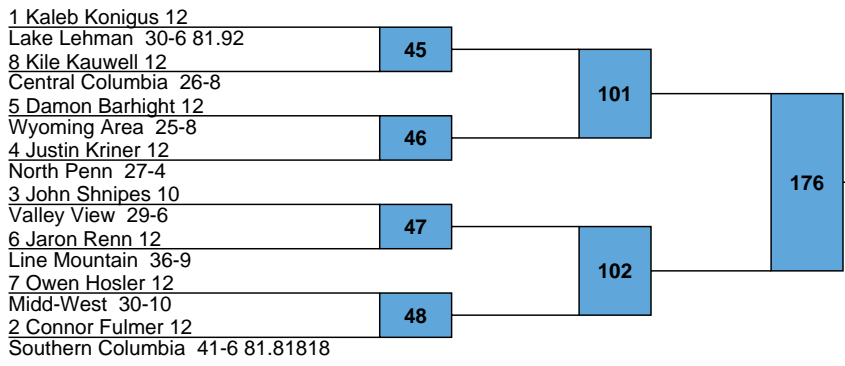

PIAA AA NE Regional
PIAA AA NE Regional
285