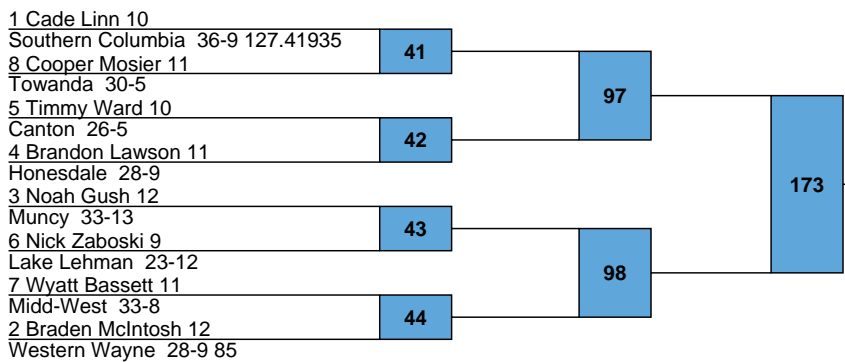

PIAA AA NE Regional
PIAA AA NE Regional
152