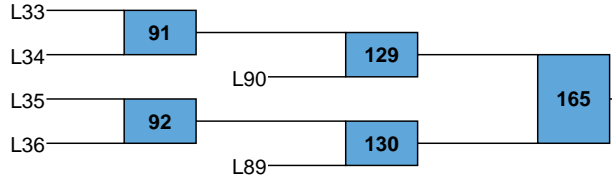

1 Gaige Garcia 10
Southern Columbia 38-2 172.59259
8 Jake Mattive 11
Bloomsburg 29-11
5 Andrew Shedleski 12
Lewisburg 32-2
4 J.j. Hooper 12
Hanover 21-13
3 Hunter O'Connor 11
Jersey Shore 29-6
6 Jake Kabonick 11
Honesdale 24-14
7 Christian Wachter 12
Warrior Run 26-13
2 Justin Joseph 12
Wyoming Area 26-6 93.26

PIAA AA NE Regional
PIAA AA NE Regional
182