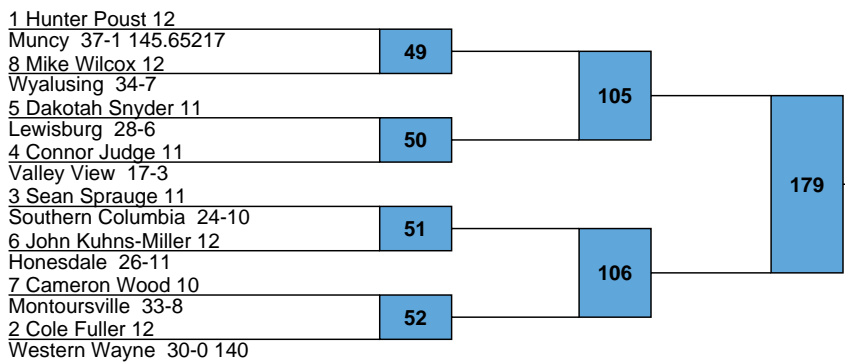

PIAA AA NE Regional
PIAA AA NE Regional
220