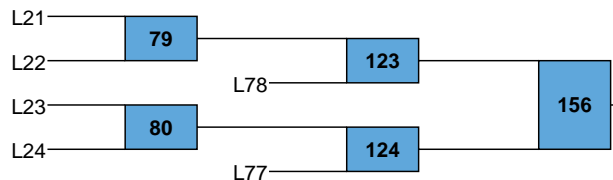

PIAA AA NE Regional
PIAA AA NE Regional
145