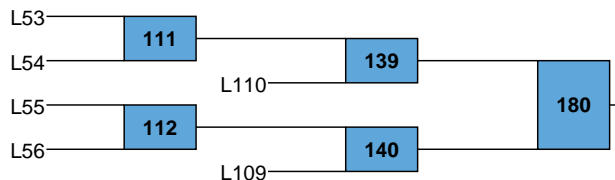

1 Gavin Hoffman 12
Montoursville 38-0 200
8 Manus McCracken 12
Mount Carmel 34-7
5 Ethan Long 12
Line Mountain 33-12
4 Tj Meehan 11
Lake Lehman 22-14
3 Lear Quinton 10
Southern Columbia 32-11
6 Jaryn Polit-Moran 11
Wyoming Area 23-12
7 David Tomb 11
Jersey Shore 24-15
2 Ivan Balavage 12
Scranton Prep 35-4 155.71

PIAA AA NE Regional
PIAA AA NE Regional
195