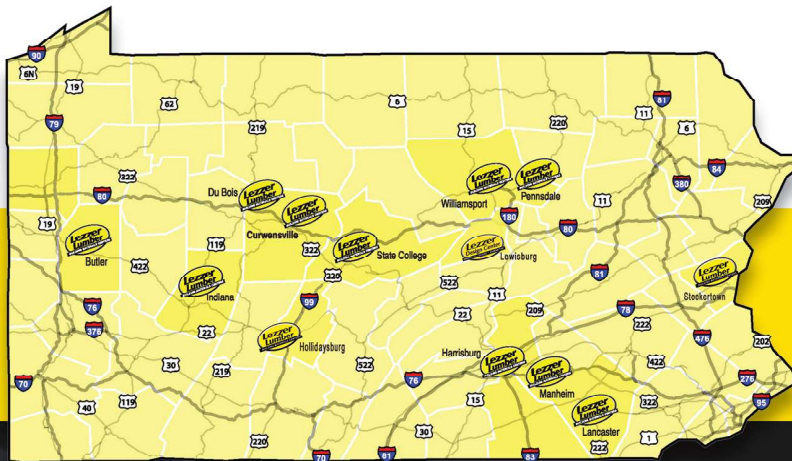

LEZZERLUMBER.COM

KITCHENS • BATHS • WINDOWS • DOORS • DECKING • RAILING AND MORE

12 CONVENIENT LOCATIONS

CURWENSVILLE

311 Schofield Street
814-236-0220

DUBOIS

5279 Shaffer Road
814-371-9311

INDIANA