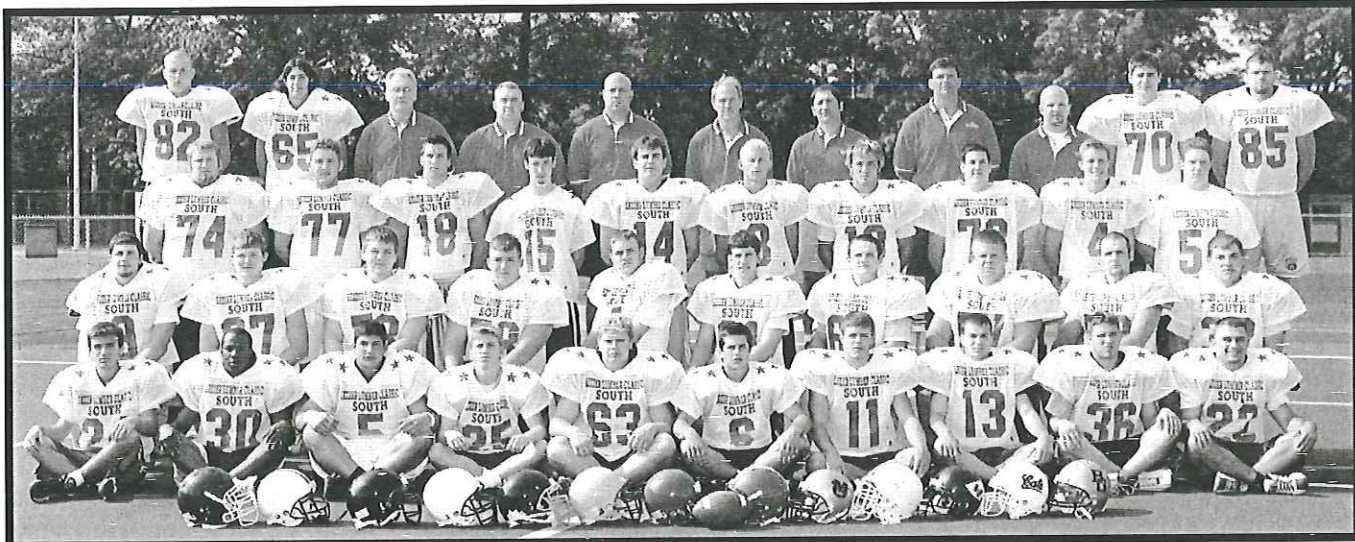

2003 Classic Roster--South

No.	Name	School	No.	Name	School
1	Brad Clark	Huntingdon	57	Bron Clouser	Altoona Area
3	Tyler Mertiff	Tyrone Area	63	Eric Shock	Hollidaysburg
4	Tom Forr	Bishop Guilfoyle	65	Anthony Dente	Bishop Guilfoyle
5	Joey Kleiner	Altoona Area	67	Dustin Boden	South. Huntingdon
5	Dan Grazier	Tyrone Area	69	Seth Napikoski	Lewistown
6	Brendan Perretta	Altoona Area	70	Dmetri Patitsas	Huntingdon
10	Matt Davis	Hollidaysburg	73	Bret Mccartney	Bellwood-Antis
11	Matt Fetzer	Indian Valley	73	Tyler Peck	Indian Valley
12	Jeffrey Hayes	Indian Valley	74	Dan Bradley	Indian Valley
13	Kiel Knisely	Claysburg-Kimmel	77	Shane Mcconnell	Bishop Guilfoyle
14	Sean Pacifico	Bishop Guilfoyle	78	Dane Watt	Penn Cambria
15	Tim Lee	Penn Cambria	82	Chris Buchanan	Altoona Area
18	Jeremy Baronner	Hollidaysburg	85	Dane Delozier	Hollidaysburg
22	Drew Aurand	Mt. Union Area	86	Kris Noel	Juniata Valley
23	Brian Hmel	Penn Cambria		Head Coach:	Tom Irwin, Bishop Guilfoyle
24	Troy Sharbaugh	Bishop Guilfoyle		Assistant Coaches:	Chris Elliott, Bishop Guilfoyle
25	Thad Mitchell	Altoona Area			John Franco, Tyrone
30	Jon Riley	Huntingdon			John Barton, Hollidaysburg
32	Dan Ebersole	Claysburg-Kimmel			Fred Foster, Southern Hunt.
35	Aaron Jefferies	Tyrone Area			Gawen Stoker, Indian Valley
36	Doug Mattern	Williamsburg		Trainers:	Craig Sechler
50	Gavin Diehl	Central			Dave Showalter
52	Brian Mcmanigal	Tyrone Area		Team Physician:	Dr. Tom Ellis
54	Ben Plunkett	Penn Cambria			Joyner Sports Medicine Institute
55	Jeff McKelvey	Hollidaysburg			

Player Profiles from the 2003 Lezzer Lumber Classic

North

Adam Andrasko: Graduate of West Branch High School, nominated by Head Football Coach, Les Smeal.

Graduate of Lock Haven University - 4 years Football

Grad school at Old Dominion - Athletic Administration

Completed an internship at USA Olympic training facility in Colorado springs. Worked at Lake Placid, USA Olympic training facility. Now currently at Colorado Springs USA Olympic training facility. He is employed as Coordinator of training sites and community partnerships for the USA Olympics.

South

Seth Napikoski: Graduate of Lewistown High School, nominated by Head Football Coach, George Miskinis. Conference all star at offensive center and linebacker. He played linebacker and longsnapper, for the South squad in the 2003 Lezzer Classic.

Seth attended Susquehanna University and lettered at offensive center. He graduated with a degree in finance. He currently is employed at Kish Bank, Lewistown, PA, and was recently promoted from the "credit analyst", position, at their facility to a , "Commercial Relationship Manager". Seth resides in Lewistown with his wife, Danielle and his daughter Grayce.

Tom Forr: Graduate of Bishop Guilfoyle High School, nominated by Head Football Coach, John Franco. Tom is currently is an attorney in Washington DC.