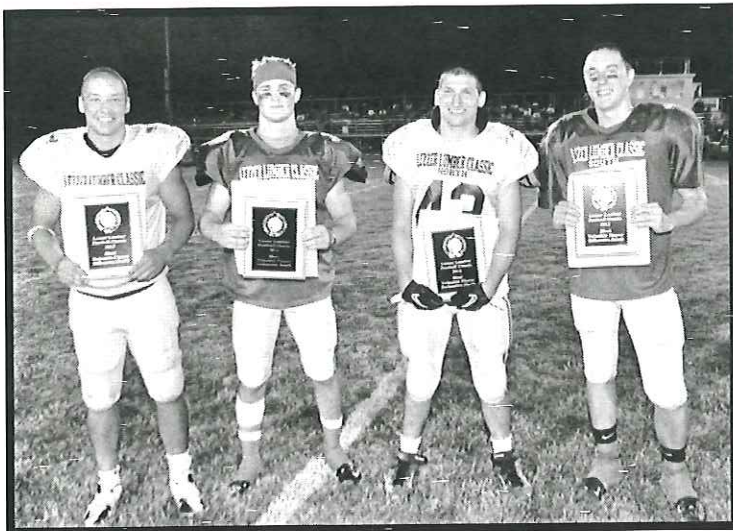

2012 MVP's and Scholarship Winners

2012 MVP Winners

South: #52 Corbin Nevling-Ray, Tyrone (Defense), #2 Ryan Stuby, Bellwood-Antis (Offense).
North: #19 Beau Swales, Clearfield (Offense), #43 Holden Whitehead, Central Mountain (Defense).