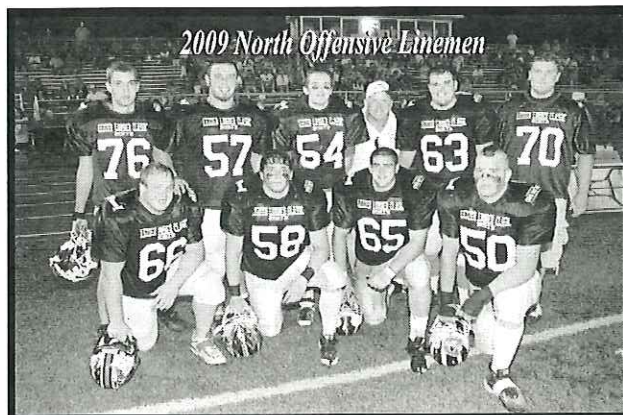

2009 Lezzer Classic Game Photos