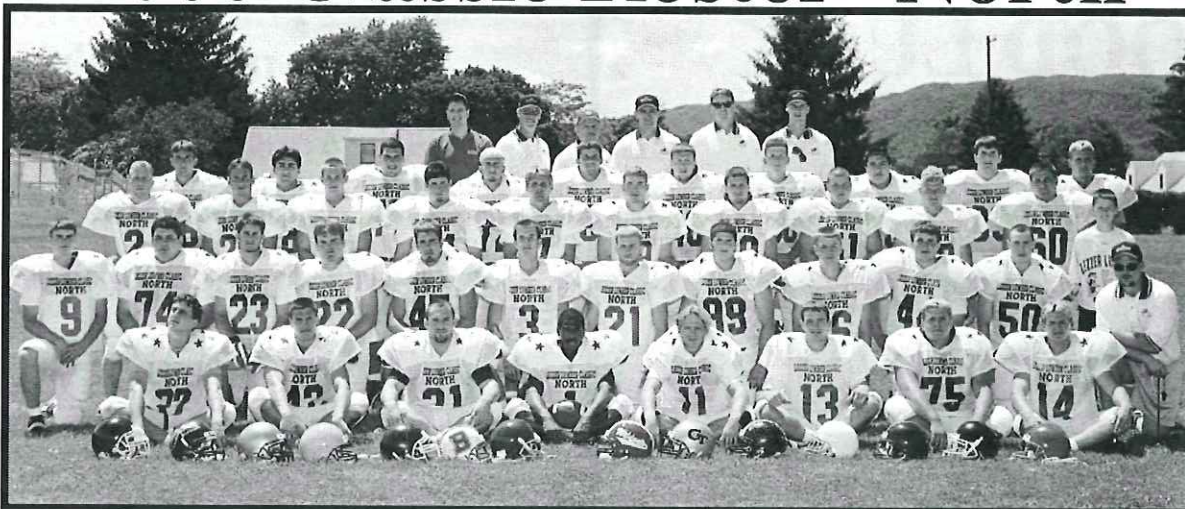

2000 Classic Roster--North

No.	Name	School	No.	Name	School
1	Tony Johnson	State College	45	Corey Wood	Philipsburg-Osceola
2	Mike Drenning	State College	50	Nevin Wilt	Penns Valley
3	Joe Luther	Glendale	51	Barry Brubaker	DuBois
5	Emil Johnson	Brookville	60	David Immel	Penns Valley
7	Josh Fuller	Central Mountain	64	Eric Bressler	Curwensville
8	Jon Condo	Philipsburg-Osceola	72	Kevin Conrad	Moshannon Valley
9	Bill Witmer	Bellefonte	74	Jim Barnett	Philipsburg-Osceola
11	Jeremy Adams	Clearfield	75	Ward Butler	Bellefonte
13	Derrick Yohe	Clearfield	76	Andy Rehring	State College
14	Jerry White	West Branch	77	Tim Taylor	Clearfield
16	Ron Carlson	Bald Eagle Area	78	Jason Sweeley	Central Mountain
18	Ryan Poorman	Bellefonte	79	John Caldwell	State College
19	Jared Graybill	East Juniata	83	Brett Kleckner	Central Mountain
20	Tom McKee	Bellefonte	84	Ryan Hess	Curwensville
21	Jeremy Alleman	Moshannon Valley	99	Jeff Wert	Penns Valley
22	Chad Todd	Central Mountain		Head Coach:	Tom Gravish, Bellefonte Area
23	Kris Glunt	Bellefonte		Assistant Coaches:	Tim Janocko, Clearfield
30	Jesse Nagle	Bald Eagle Area			Herm Wertz, DuBois
31	Eric Painter	Brookville			Chris Dworek, Brookville
32	Dave Kimball	State College			Mike Turner, Bellefonte Area
36	Paul Kot	DuBois			Ron Iadarola, Bellefonte Area
39	Justin Marshall	DuBois		Trainers	Scott DeVore
40	Aaron Smith	Penns Valley		Team Physician:	Dr. Paul Suhey
42	John Arrigonie	Central Mountain			University Orthopedics
44	Jeremy Irwin	Clearfield			

MaxPreps, Inc. A CBS Sports Company and Proud Sponsor of Today's All Star Game

"I have watched MaxPreps grow from its roots in California and they are really doing some great things in high school sports. I encourage you to work with them to enhance the coverage of high school football."

Visit us today at www.MaxPreps.com

The Nation's Leading Source of High School
Schedules • Results • Rosters • Statistics • Photos • Videos and More