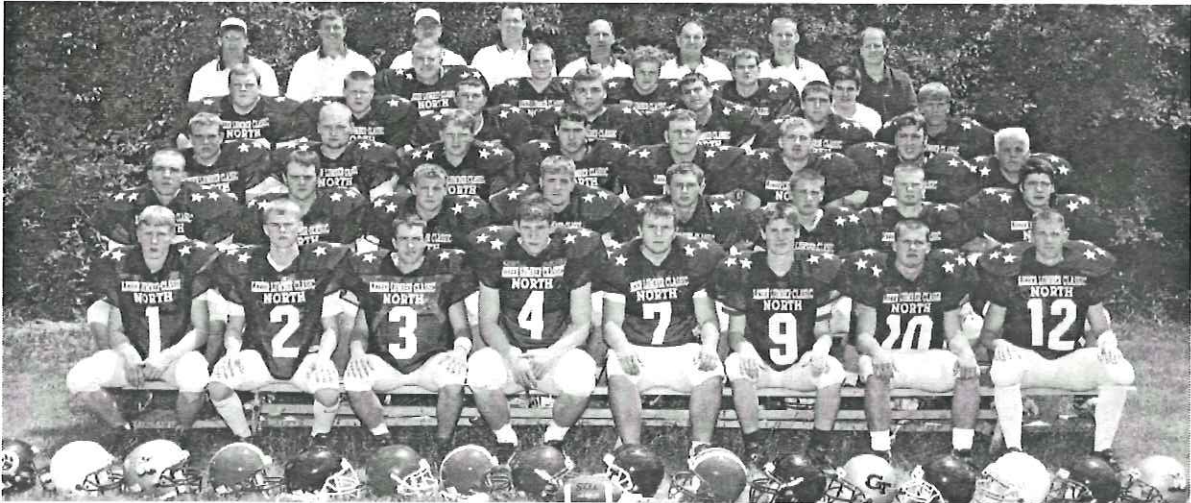

JACK BAILEY

Game Director
106 Curtis Street
Philipsburg, PA 16866

H - 814-342-6496
jmbailey2@verizon.net

1999 Classic Roster--North

No.	Name	School	No.	Name	School
1	Louie C. Becker IV	Bucktail	67	Rob Confer	Bald Eagle Nittany
2	Brian Hanna	Lock Haven	68	Josh Conklin	Philipsburg-Oseola
3	John Hanna	Lock Haven	72	Jeremy Lingle	Penns Valley
4	Andy Ryland	State College	74	Jason Penland	Bald Eagle Area
7	Erick Hanson	Lock Haven	75	Jonathan Nabavi	State College
9	Brandon McCliment	Philipsburg-Oseola	76	Tom Cocolin	State College
10	Kevin Valentine	Penns Valley	77	Curtis Thompson	Bald Eagle Area
12	Matt Lintal	State College	78	Matt Kline	Penns Valley
13	Benji Treaster	East Juniata	78	Mark Frye	DuBois
15	B.J. Batterson	Bald Eagle Nittany	79	Barry A. Marks II	DuBois
16	Eric Dare	State College	83	Ben Lago	Bald Eagle Area
18	Mike Vogt	Penns Valley	85	Brian White	DuBois
19	Mike Creeger	Penns Valley	87	Jon Freeberg	Moshanon Valley
20	Mike Maney	Bald Eagle Area	88	Josh Tkacik	Curwensville
22	Jeff Best	Glendale	Head Coach:		Dave Lintal, State College
23	John Kelly	Bald Eagle Area	Assistant Coaches:		Mark Baney, State College
25	Kevin Shivery	Bellefonte Area			John Cryder, State College
30	Andy Hull	Bald Eagle Nittany			Chris Weakland, State College
32	Kenten Wisor	Clearfield			Tom Sallade, State College
33	Tom Kerin	West Branch			Martin Tobias, Penns Valley
38	Jim Lewis	Clearfield			Ron Hoover, BEA
50	Tom Shortledge	Lock Haven	Trainers:		Scott Devore
55	Jeff O'Link	Clearfield			Dan Chase
56	David Strouse	Bald Eagle Nittany			Cathy Sirocky
58	Dusty Washell	Moshanon Valley	Team Physician:		Dr. Paul Suhey
65	Chris Wilson	Lock Haven			