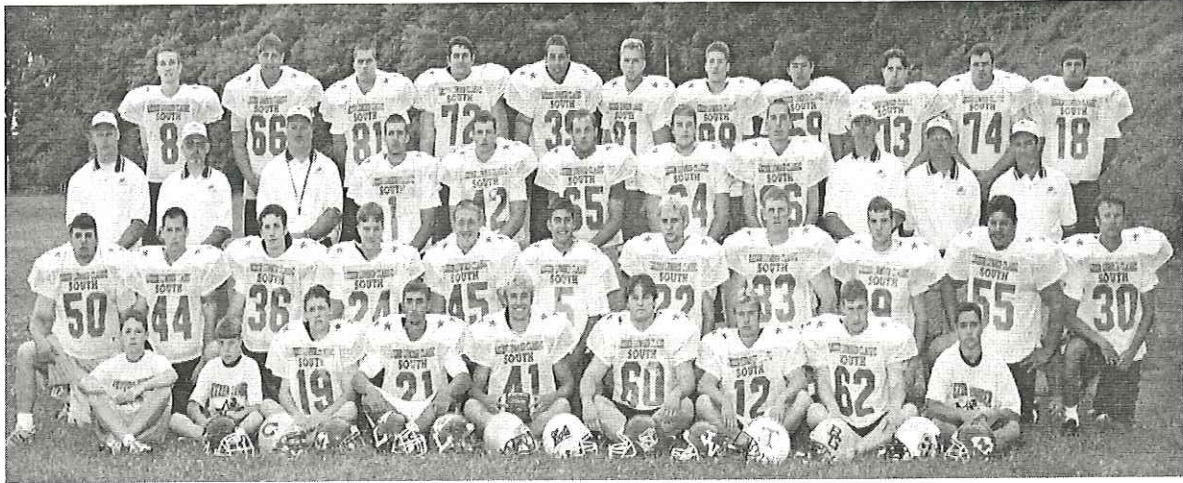

1999 Classic Roster--South

No.	Name	School	No.	Name	School
1	Chet Clark	Southern Huntingdon	64	Brian Gates	Bishop Guilfoyle
5	John "Sebastian" Smelko	Punxsutawney	63	Clif Rhodes	Huntingdon
8	Jon Collins	Lewistown	64	Sean L. Riggle	Bellwood-Antis
9	Brad Price	Central	65	Matt Deamer	Indian Valley
12	Jason Cavanaugh	Indian Valley	66	William Eugene Bishop Jr.	Punxsutawney
18	Seth Kaufman	Williamsburg	72	Jon-Paul (JP) Matychak	Altoona
19	Theron Glenny	Juniata Valley	73	Bryan Frye	Tyrone
20	Andrew Spriggs	Mount Union	74	Albert Hammers	Tyrone
21	Adam Georgiana	Bishop Guilfoyle	75	Dave German	Hollidaysburg
22	Brooks Clymans	Southern Huntingdon	78	Mike Longo	Altoona
23	Andrew Bulger	Claysburg-Kimmel	81	Mike Gartman	Bishop Guilfoyle
24	Jeff Woolheater	Hollidaysburg	86	Adam Cherry	Bellwood-Antis
30	Jonathan Wasovich	Altoona	88	Patrick Allison	Juniata Valley
33	Ben Rothrock	Lewistown	91	Cortney Getic	Huntingdon
35	Ryan Garland	Tyrone	Head Coach:		Mike Zinobile, Juniata Valley
36	Andy Hostler	Bellwood-Antis	Assistant Coaches:		Jeff Lingenfelter, Claysburg-Kimmel
41	Neil Gioiosa	Bishop Guilfoyle	Tom Gibboney, Huntingdon		
42	Derrick Metz	Central	John McDonald, Bishop Guilfoyle		
44	Travis Garner	Bellwood-Antis	Jeff Glenny, Juniata Valley		
45	Chad Brindle	Huntingdon	Mike Smith, Juniata Valley		
50	Justin Nickola	Hollidaysburg	Amy Geisemann Seth Kinley		
55	Tom Barron	Southern Huntingdon	Wayne Schmidt Mark Morbeto		
59	Shawn Chen	Punxsutawney	Dr. Thomas Ellis		
60	Nick Stephens	Bellwood-Antis	Joyner Sports Medicine Institute		
62	Fred Harris	Huntingdon			

Trainers

Team Physician:

Herb Houck & Son

Heating Installation and Service

814-632-3824

HC-01 Box 88
Spruce Creek, PA 16683

Russell

REAL ESTATE

Dan Russell

2640 Greenville Pike
Grampian, PA 16838

Office: 814-236-2449
Fax: 814-236-7482

Mahaffey Laboratory LTD.

Member PaAAEL,
PA DEP Certified
Drinking and Non-Potable Water,
Solid and Chemical Materials

551 State Street
Curwensville, PA 16833
Phone: 814-236-3540
Fax: 814-236-1952

Email: info@mahaffeylaboratory.com

Environmental Testing

Russell Stone Products

Certified Minority Owned Business

2640 Greenville Pike
Grampian, PA 16838

Office: 814-236-2449
Fax: 814-236-7482

Our Stone Has A History

www.russellstoneproducts.com