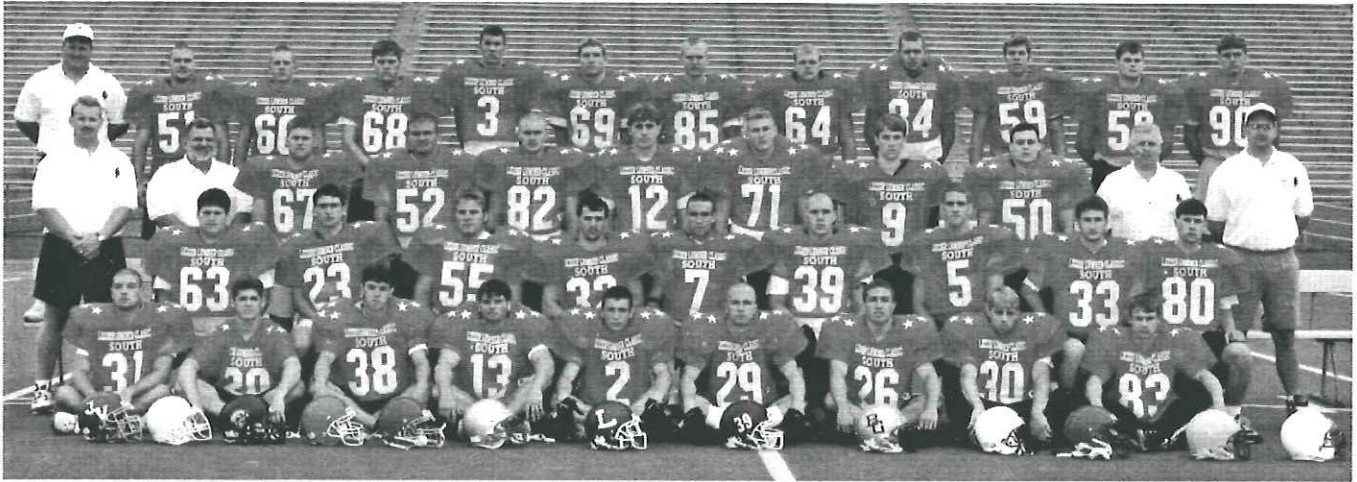

1998 Classic Roster--South

No.	Name	School	No.	Name	School
2	Joshua Buchanan	Altoona High	65	Jim Flaig	Williamsburg
3	Ryan French	Lewistown Area	66	Matt Fleming	Southern Huntingdon
5	Christopher Hileman	Claysburg-Kimmel	67	Joshua Payne	Juniata Valley
7	Matt Durbin	Altoona High	68	David Juart	Punxsutawney Area
9	Tim McConnell	Bishop Guilfoyle	69	Mike Szczupakowski	Indian Valley
12	Matthew Sharer	Tyrone Area	71	Kenneth K. Parks	Tyrone Area
13	Christopher Kephart	Central	75	Jason Kunselman	Punxsutawney Area
20	Travis Roller	Huntingdon Area	80	Daniel Tubbs	Bellwood-Antis
23	Nick Ishman	Punxsutawney Area	82	Robert Clark	Southern Huntingdon
26	Drew Onkst	Bishop Guilfoyle	83	Adam Clark	Tyrone Area
29	Joshua T. Geis	Altoona High	84	Matt Imes	Central
30	Jeremy LaRosa	Tyrone Area	85	Robert Turner	Mt. Union Area
31	Jeffrey A. Grissinger	Southern Huntingdon	90	Zachary M. Fay	Bellwood-Antis
32	Erik Weaver	Altoona High	Head Coach:		Jim Zauzig, Huntingdon
33	Jeremy Boland	Bishop Guilfoyle	Assistant Coaches:		Frank Baker, Southern Huntingdon
38	Ryan Sandy	Punxsutawney Area			Mike Culver, Lewistown
39	David Holton	Altoona High			Toby Mitchell, Huntingdon
50	Matt Daniels	Tyrone Area			Craig Sellers, Huntingdon
51	Jon Kough	Southern Huntingdon			Mike Zinobile, Juniata Valley
52	Jim Kyle	Mt. Union Area	Trainers		Amy Geisemann Seth Kinley
55	Mathias Harmon	Central	Team Physician:		Wayne Schmidt Mark Morbeto
58	Brent Hescox	Bellwood-Antis			Dr. Thomas Ellis
59	James Brown	Hollidaysburg Area			Joyner Sports Medicine Institute
63	Josh Shope	Huntingdon Area			

HENRY DUNN
INCORPORATED

712 B Logan Blvd / Hollidaysburg, PA 16648
Ph: 814-330-6931
Altoona@henrydunninc.com

All types of Insurance - One Call and It's Dunn !

Nosker Insurance Agency
Karen S. Nosker
Phone: 814-328-2203
Fax: 814-328-2978
Cell: 814-541-0221
Email: karen_nosker@us.aflac.com

Homeowner, Farmowner, Mobile Homeowner, Farm Fire,
Dwelling Fire, Seasonal, Commercial, General Liability,
Auto, Health, Disability, Life

Aflac™

Karen S. Nosker
An independent Associate Representing AFLAC

1037 Bell Run Rd.
Reynoldsville, PA 15851
814-328-2203
Cell: 814-541-0221
Fax: 814-328-2978
Email: karen_nosker@us.aflac.com

LAKE

Chevy Cadillac
533 South Main Street
Lewistown, PA 17044

Phone - 717-248-7848 Fax - 717-242-2723
www.lakeauto.com ~ chevy@lakeauto.com