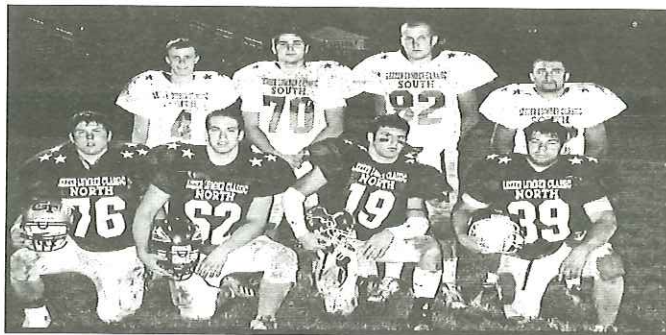

1999 North & South

Matt Lintal, State College
Rob Confer
B.J. Batterson
Jeff O'Link, Clearfield
Josh Tkacik, Curwensville
William Bishop Jr., Punxsutawney
Matt Deamer, Indian Valley
Albert Hammers, Tyrone
J.P. Matychak, Altoona
Andy Hostler, Bellwood-Antis

2000 North & South

Joe Luther, Glendale
Eric Bressler, Curwensville
Andy Rehing, State College
Derek Tyson, Penns Valley
Paul Kozak, Huntingdon
Adam Hicks, Mount Union
Tyler Piper, Hollidaysburg
Matt Sell, Claysburg-Kimmel

2001 North & South

Kris Albright, Moshannon Valley
Ricky Williamson, State College
TC Curry, Curwensville
Justin Todd, State College
Joe Lehner, Tyrone
Brandon Goshorn, South. Huntingdon
Alex Dimoff, Mt. Union
Troy Pincherri, Altoona

2002 North & South

Joshua Korb, Clearfield
Ryan Bickle, West Branch
Thomas J. Wulderk, Moshannon Valley
Benjamin A. Miller, Central
Tyler J. Otero, Lewistown
Ben Gibboney, Huntingdon

2003 North & South

Kory Blose, Punxsutawney
Nicholas G. Yocum, State College
Christopher T. Swab, Brookville
Cory Daniel Bailor, Curwensville
Dmetri Patitsas, Huntingdon
Drew Aurand, Mt. Union
Chris Buchanan, Altoona
Tom Forr, Bishop Guilfoyle

Above: 2003 Scholarship Winners: Front row (l to r) 76, Cory Bailor; 62, Chris Swab; 19, Nic Yocum; 39 Kory Blose. Second row (l to r) 4, Tom Forr; 70 Dmetri Patitsas; 82 Chris Buchanan; 22 Drew Aurand.