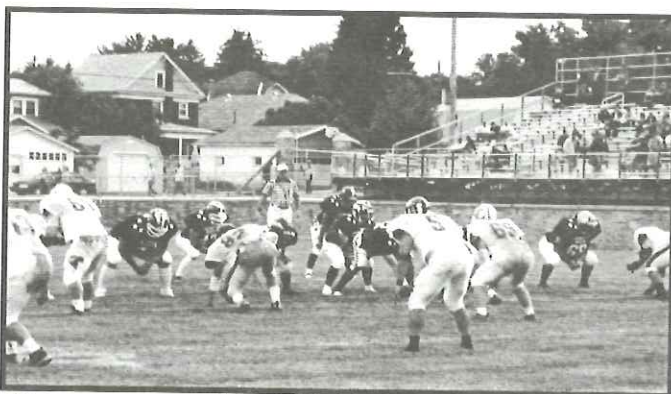

PLAYER AND COACHES SELECTION

Players and coaches are selected for the game by members of the Central Pennsylvania Football Coaches Association. They require that a representative attend a minimum of three CPFCA meetings before a player is eligible. Players from schools failing to meet the minimum participation requirements are not eligible for the following year.

Player Selection:

1. Graduating Senior players are nominated in writing by their head coach in December.
  - a. Each school may have no more than five players participate.
2. Players nominated are polled to ascertain that they will participate if selected.
3. Coaches from schools in each division review the nominated players and the forty players are selected by a consensus of the selection committees. (A player from each eligible school will be selected to participate in the game.)

Coach Selection:

1. Members of the association select the coaching staff from member schools in each division -- North and South.
2. The coaching staffs for each division consist of a Head Coach and five Associate Coaches.

Pictures from 2003 Lezzer Lumber Classic