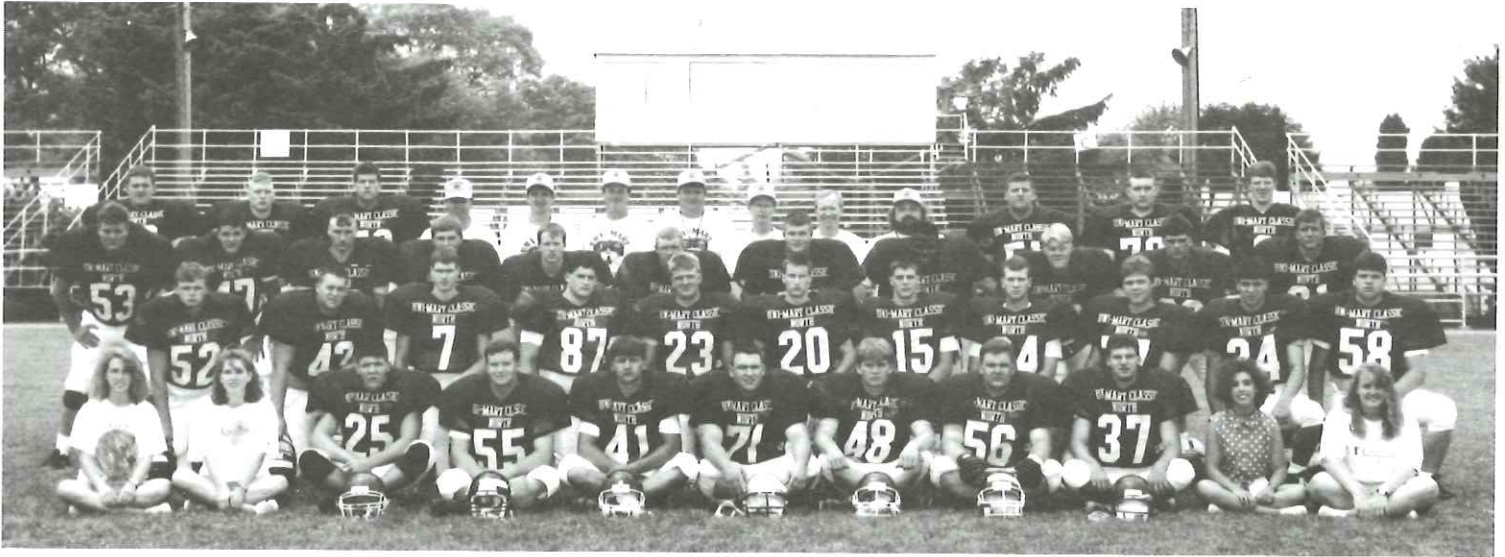

Ken Eyer, Owner
Res. (814) 632-8560

Mill (814) 692-4260
FAX (814) 692-4918

Mac's Market

Quality Meats
and Groceries

BRIAN MCMANIGAL
(814) 684-0660

1993 Classic Roster--North

1 Robert Sauerwein	Penns Valley	37 Correy Jacobs	Lock Haven	71 Scott Rafferty	Curwensville
2 Curt Anderson	Bucktail	41 Earl Kolesar	Philipsburg-Osceola	73 Todd Crooks	DuBois
7 Chad Hunter	Lock Haven	42 Jeff Nixon	State College	77 Richard Albright	Bald Eagle Nittany
8 Matt Solomon	Clearfield	43 Ted Stover	Penns Valley	78 Brad Smith	Bald Eagle Area
9 Mike McQueary	State College	47 Mike Bender	Bellefonte	87 Dave Rocco	State College
11 Corby Lucas	Penns Valley	48 Tom Stone	Philipsburg-Osceola		
14 Joe Caruso	Lock Haven	50 John Tobias	Bald Eagle Area		
15 Steve Kurzinger	Bald Eagle Area	51 Mike Soyster	State College		
20 Denny Surovec	Bald Eagle Area	52 Brian Schilling	Lock Haven		
21 Jedd Hess	Curwensville	53 Jason Walker	Bellefonte		
22 Brad Gilmore	Bald Eagle Nittany	54 Shanon Manning	Penns Valley		
23 Adam Lansberry	Clearfield	55 Mike Love	Clearfield		
24 Marc Attivo	Indian Valley	56 Dave Minarchick	Philipsburg-Osceola		
25 John Keeler	Bellefonte	58 Brian Packer	Bald Eagle Nittany		
32 Rich Mellinger	Lewistown	60 Philip Biggans	West Branch		
33 Hayes Galitski	Lock Haven	68 Mike Kustaborder	Bellefonte		
34 Adam Frank	Bald Eagle Area	70 Keith Sabo	State College		