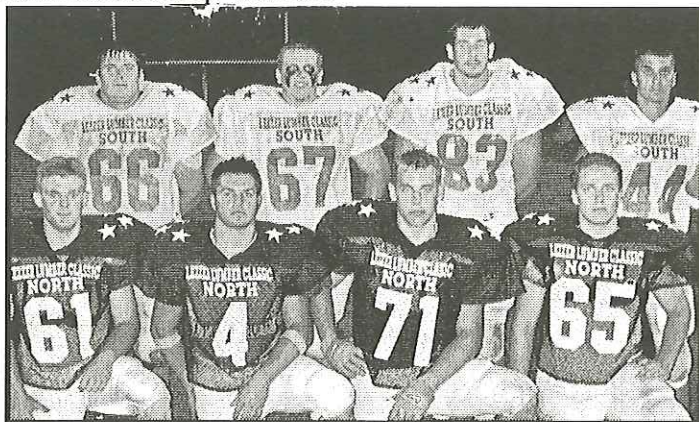

1997 North & South

Mark Hagen, State College
Kyle Hubler, West Branch
Paul McClellan, Glendale
Bill Raab, Moshannon Valley
Ray Rosenberry, Southern Huntingdon
Trevore Broadbent, Juniata Valley
Mike Hoover, Williamsburg
Matt Lehman, Central

1998 North & South

Shawn Hanzely, DuBois Area
David Mottin, Bald Eagle Area
Shawn Passmore, Moshannon Valley
Chris Roser-Jones, State College
Brent Hescocx, Bellwood-Antis
Chris Hileman, Claysburg-Kimmel
Drew Onkst, Bishop Guilfoyle
Ryan French, Lewistown Area

1999 North & South

Matt Lintal, State College
Rob Confer
B.J. Batterson
Jeff O'Link, Clearfield
Josh Tkacik, Curwensville
William Bishop Jr., Punxsutawney
Matt Deamer, Indian Valley
Albert Hammers, Tyrone
J.P. Matychak, Altoona
Andy Hostler, Bellwood-Antis

2000 North & South

Joe Luther, Glendale
Eric Bressler, Curwensville
Andy Rehing, State College
Derek Tyson, Penns Valley
Paul Kozak, Huntingdon
Adam Hicks, Mount Union
Tyler Piper, Hollidaysburg
Matt Sell, Claysburg-Kimmel

2001 North & South

Kris Albright, Moshannon Valley
Ricky Williamson, State College
TC Curry, Curwensville
Justin Todd, State College
Joe Lehner, Tyrone
Brandon Goshorn, South. Huntingdon
Alex Dimoff, Mt. Union
Troy Pincherri, Altoona

2001 Scholarship Winners

SOUTH: #66 Joe Lehner, Tyrone; #67 Brandon Goshorn, S. Huntingdon; #83 Alex Dimoff, Mt. Union; #44 Troy Pincherri, Altoona **NORTH:** #61 Kris Albright, Moshannon Valley; #4 Ricky Williamson, State College; #71 TC Curry, Curwensville; #65 Justin Todd, State College