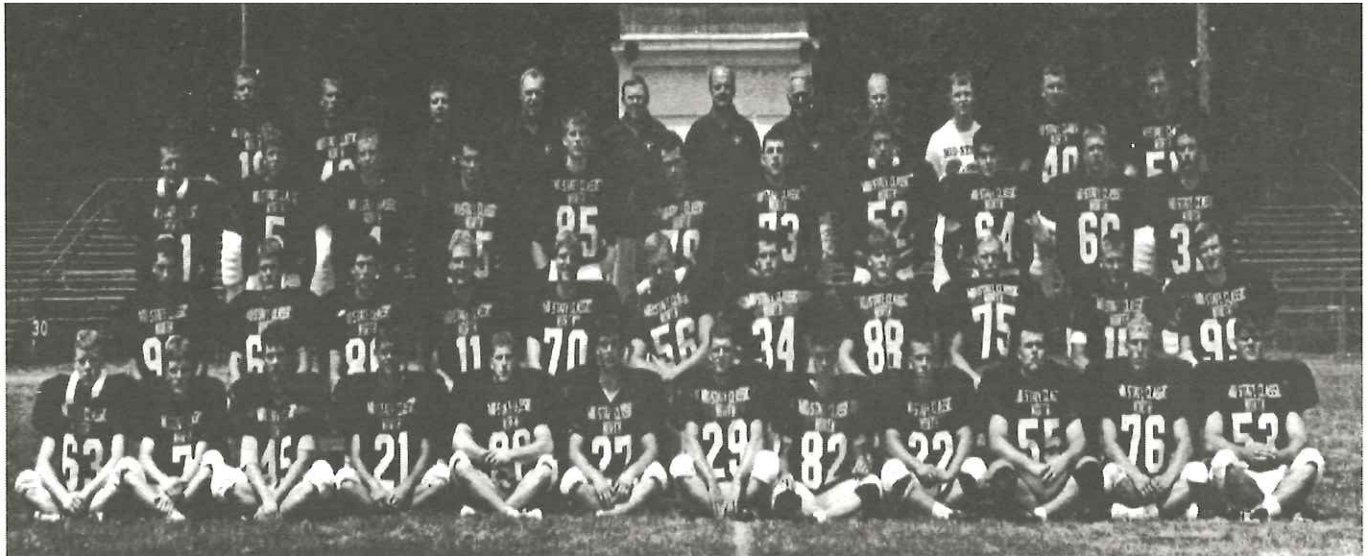

2000 CHAMPIONS
**DISTRICT IX
CLASS A**
CURWENSVILLE
GOLDEN TIDE

Todd Deluccia

Mark Harnish

T.C. Curry

Matt Harnish

Adam Donahue

from the
**Curwensville Golden Tide
Football Booster Club**

1991 Classic Roster--North