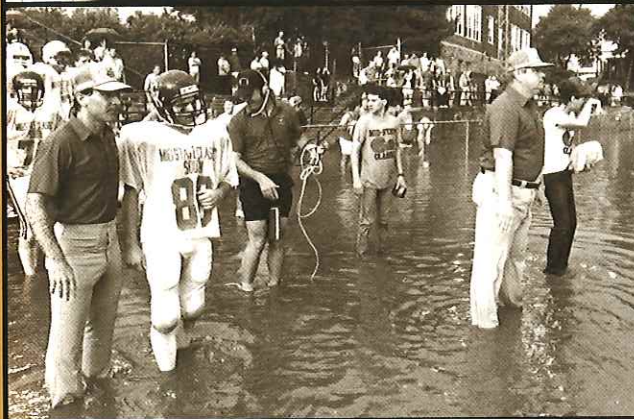

UNI-MARTS

Co-Sponsored
By
Mid-State
Bank

Joel Confer
BMW - Toyota
Pontiac - GMC
Dodge

Altoona Mirror
Centre Daily
Times

WRSC - 1350
AM
#1 Source
For Local Sports

July 1, 1994
Mansion Park
Altoona, PA

10th
Annual

Central Pennsylvania Football Coaches Association

UNI-MART

CLASSIC