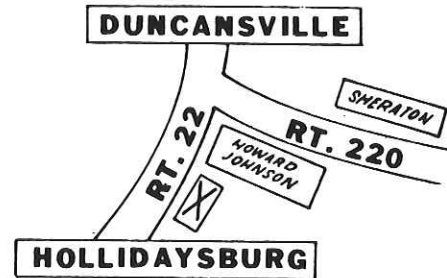

Committees

CPFCA All Star Game - J. Gawen Stoker, Bald Eagle Area - Chairman
Don Folmar, Philipsburg-Osceola
Jack Bailey, Philipsburg-Osceola
Mel Smeal, West Branch

Game Site - Vince Nedimyer, Altoona
Game Physician - Dr. J. Rodriguez
Game Rules - John Hayes, Bellwood-Antis
Game Director - J. Gawen Stoker, Bald Eagle Area
Game Manager - Barry Abbott, Philipsburg-Osceola
Game Program - Dick Cummings, Lewistown
Scholarship Fund - Tom Irwin, Bishop Guilfoyle
- Tom Rogish, South Huntingdon
- John Wetzler, Bellefonte
- Jack Krider, Claysburg-Kimmel
- Mike Flickinger, Penns Valley

South Team Physicals - Dr. Waldman
North Team Physicals - Dr. Roberts, Dr. Mikelonis at
ReHab Hospital

Honorary Game Chairman - Roger Wyland

ALL ROADS LEAD TO
STUCKEY - EMES
FORD SALES

VISIT OUR NEW
TRUCK CENTER

EMES
LEASING
THE
PLACE
TO
GO

★ SALES
★ SERVICE
★ PARTS

695-9862

RT 22 WEST

HOLLIDAYSBURG

ALTOONA CAMPUS

PENN STATE AT IVYSIDE PARK

ALTOONA PENNSYLVANIA 16601-3760 • 814-946-4321

“Providing a quality education close
to home for nearly 50 years”

“Lifetime learning through part-time studies”
Office of Continuing Education

“Penn State Pride at Ivyside”
Altoona Campus Bookstore